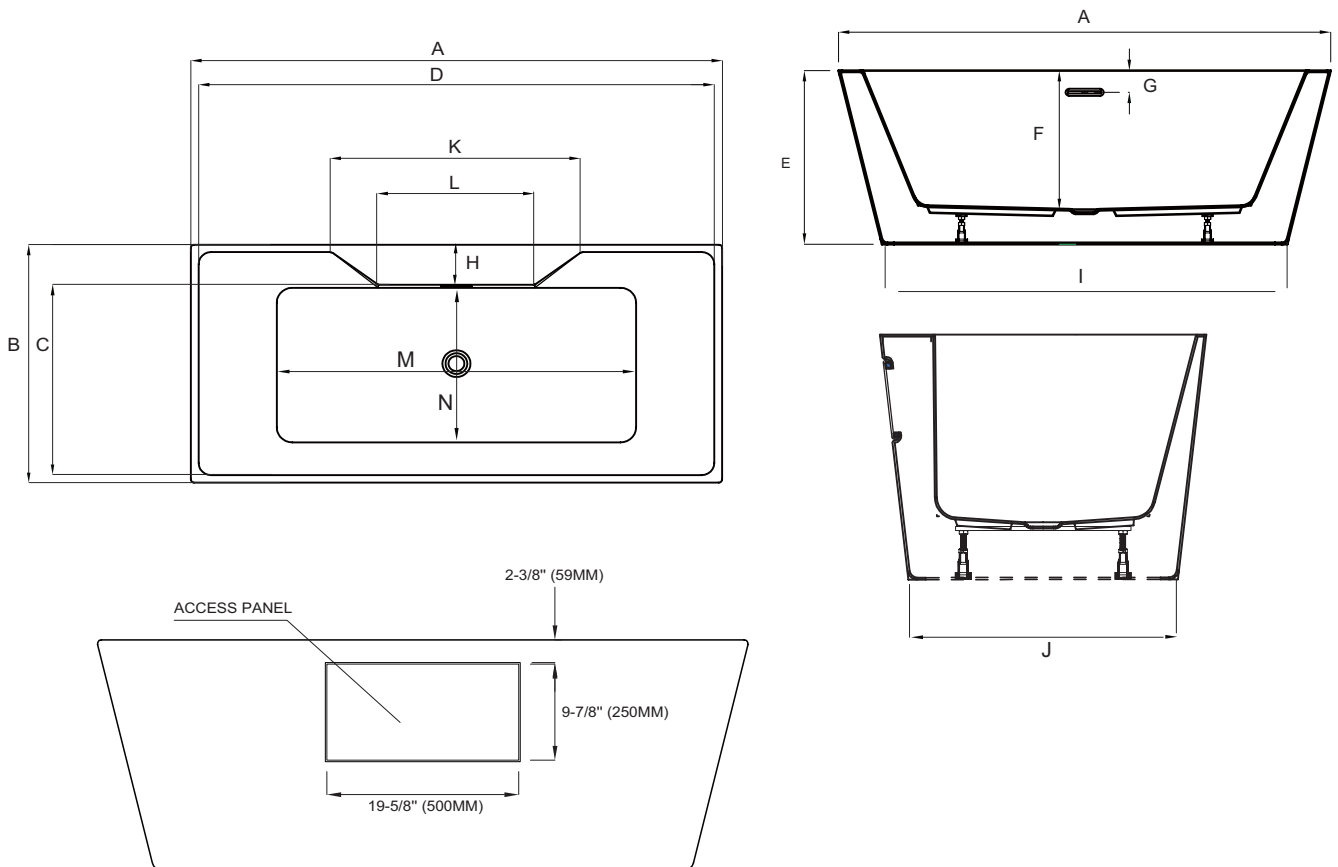

Mirabelle®

HIBISCUS COLLECTION

FREESTANDING TUB

Dimensions: 66-15/16" x 31-1/2" x 23-5/8"

Product Code:

MIRHIFSR6731WH (Rectangle)

- Constructed of acrylic
 - Leveling legs simplify installation
 - White linear overflow
 - White toe-tap drain included
 - Center drain position
 - Access panel for easy roman tub filler installation
 - White
 - 100% factory tested
 - cUPC/IAPMO listed
 - Water capacity: 79.2 gal (300 L)
- Recommended accessories:
Freestanding tub drain rough-in kit:
MB651ABS
MB651CI
MB651PVC

See dimensional drawing on back

© 2018 Ferguson Enterprises, Inc. 1218 1069632

HIBISCUS COLLECTION

FREESTANDING TUB

Product Codes:

MIRHIFSR6731WH (Rectangle)

Models/Dimension	A	B	C	D	E	F	G	H	I	J	K	L	M	N
MIRHIFSR6731WH	67" (1700mm)	31-1/2" (800mm)	25-1/4" (640mm)	65" (1650mm)	23-5/8" (600mm)	18" (460mm)	3" (75mm)	5-1/4" (135mm)	55" (1400mm)	26" (660mm)	31-1/2" (800mm)	19-3/4" (500mm)	45-1/4" (1150mm)	20-1/2" (520mm)

Note: All dimensions and specifications are nominal and may vary +/- 1/4". Use actual products for accuracy in critical situations.