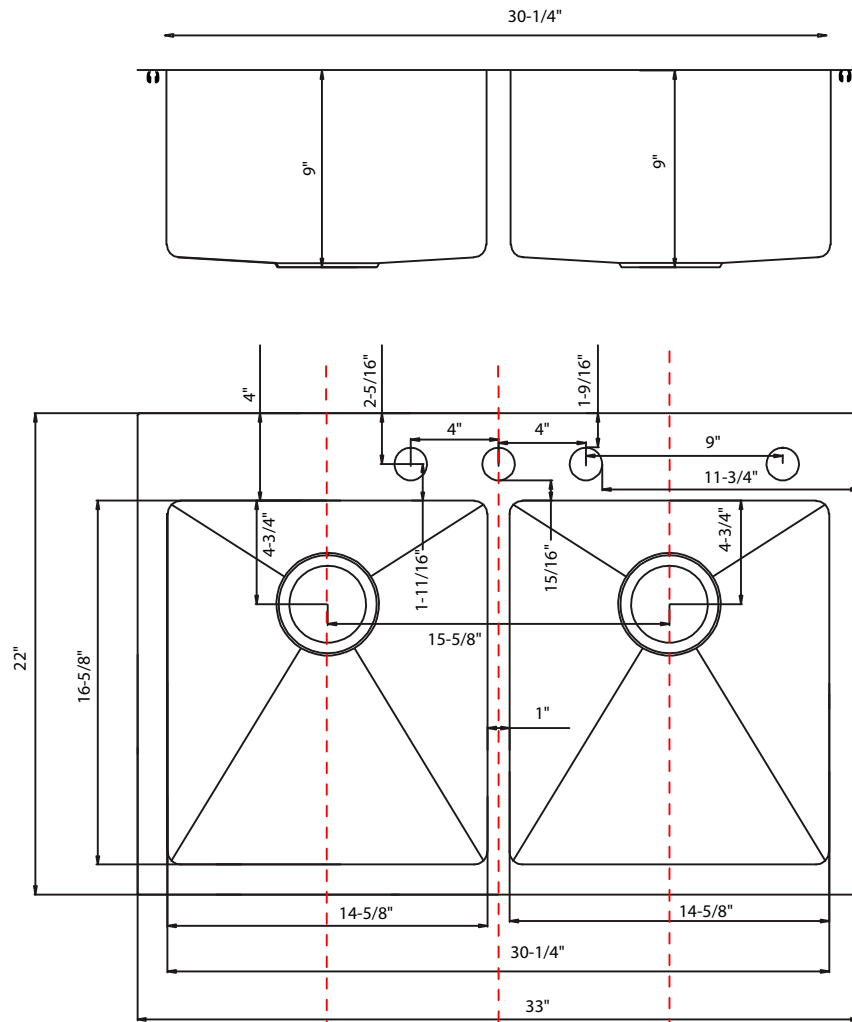

Mirabelle®

KITCHEN SINKS

TWO-BOWL DUAL MOUNT SINK

Product Codes:

MIRDM2BE1 - 1 hole (brushed finish)

MIRDM2BE4 - 4 hole (brushed finish)

Note: All dimensions and specifications are nominal and may vary $\pm \frac{1}{4}$. Use actual products for accuracy in critical situations.