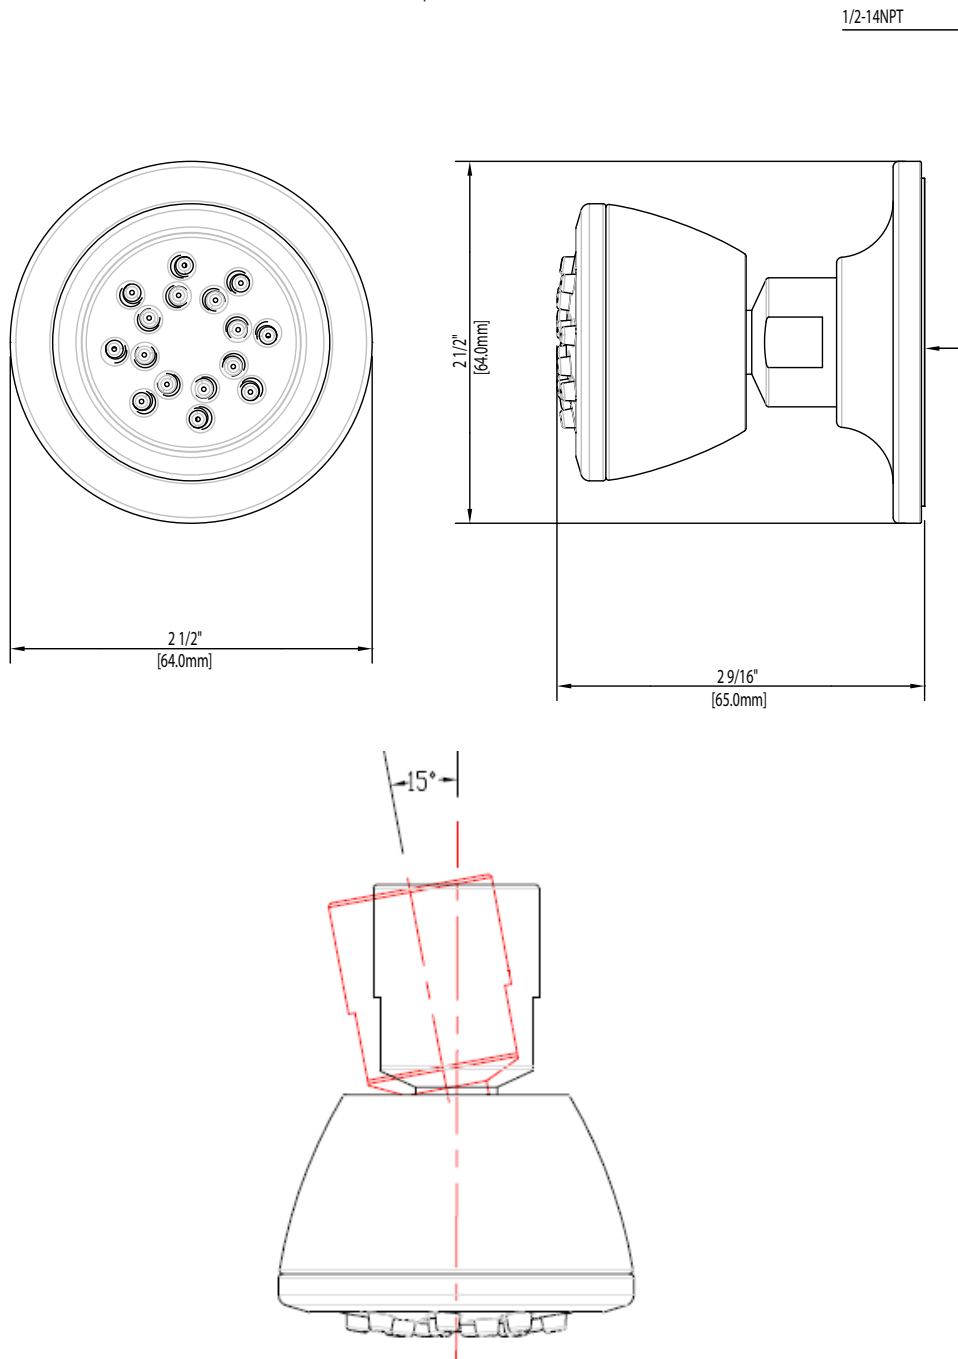

Mirabelle®

CUSTOM SHOWERING

BODY SPRAY

Product Codes:

MIRBS5010ECP (polished chrome)
MIRBS5010EBN (brushed nickel)
MIRBS5010EORB (oil rubbed bronze)
MIRBS5010EPN (polished nickel)

- Round shower flange
- Solid brass construction
- Single function body spray
- Max. flow rate: 2.0 GPM at 80 PSI
- Easy-clean rubber nozzles
- Lifetime limited warranty
- Meets ANSI:A112.18.1M
- cUPC/IAPMO listed

Mirabelle®

CUSTOM SHOWERING

BODY SPRAY

Product Codes:

- MIRBS5010ECP (polished chrome)
- MIRBS5010EBN (brushed nickel)
- MIRBS5010EORB (oil rubbed bronze)
- MIRBS5010EPN (polished nickel)

Note: All dimensions and specifications are nominal and may vary $\pm 1/4''$. Use actual products for accuracy in critical situations.