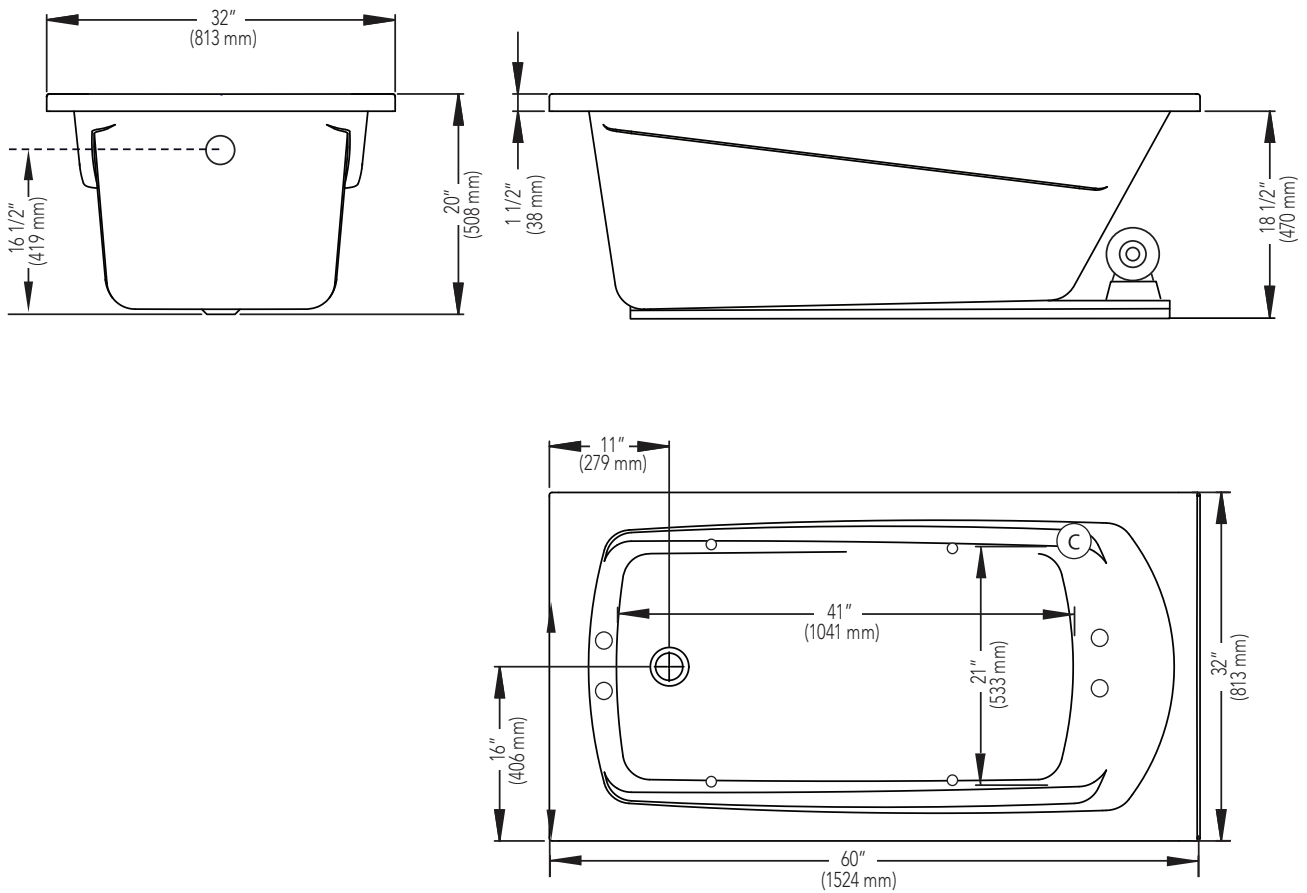

BRADENTON COLLECTION

6032

AIR BATH, SOAKER, TOTAL MASSAGE AND WHIRLPOOL TUBS

Dimensions: 60"L x 32"W x 20"H

Product Codes:

MIRBDA6032WH (white air massage), MIRBDA6032BS (biscuit air massage)
 MIRBDS6032WH (white soaker tub), MIRBDS6032BS (biscuit soaker tub)
 MIRBDT6032WH (white total massage), MIRBDT6032BS (biscuit total massage)
 MIRBDW6032WH (white whirlpool), MIRBDW6032BS (biscuit whirlpool)

See dimensional drawing on back

©2014 Ferguson Enterprises, Inc. All Rights Reserved 21823 Rev. 0814

Mirabelle®

BRADENTON COLLECTION

6032

AIR BATH, SOAKER, TOTAL MASSAGE AND WHIRLPOOL TUBS

Product Codes:

MIRBDA6032WH (white air massage), MIRBDA6032BS (biscuit air massage)
MIRBDS6032WH (white soaker tub), MIRBDS6032BS (biscuit soaker tub)
MIRBDT6032WH (white total massage), MIRBDT6032BS (biscuit total massage)
MIRBDW6032WH (white whirlpool), MIRBDW6032BS (biscuit whirlpool)

(C) Designates control location

Note: All dimensions and specifications are nominal and may vary +/- 1/4". Use actual products for accuracy in critical situations.