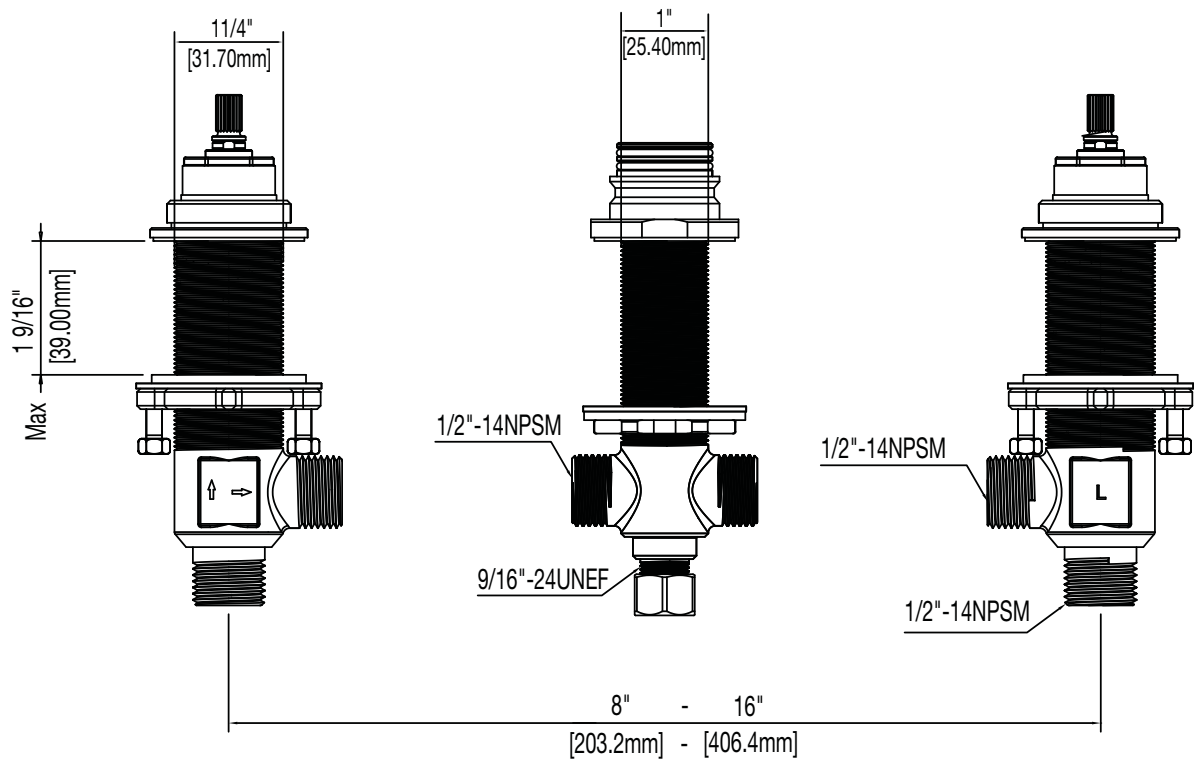

## TWO HANDLE ROMAN TUB ROUGH-IN VALVE

Product Code:  
MIR674163

- Fits 3-hole
- Brass coupling nut
- Trim sold separately
- Flow rate: 8 GPM at 20 PSI
- Deck thickness max. 1.5" or screws can be removed to accommodate thicker deck installations up to 2"
- Replacement cartridges available -  
HOT MIR3357027H and COLD MIR3357027C
- Lifetime limited warranty
- Meets ANSI:A112.18.1M
- cUPC/IAPMO listed

## TWO HANDLE ROMAN TUB ROUGH-IN VALVE

Product Code:

MIR674163

Note: All dimensions and specifications are nominal and may vary +/- 1/4. Use actual products for accuracy in critical situations.