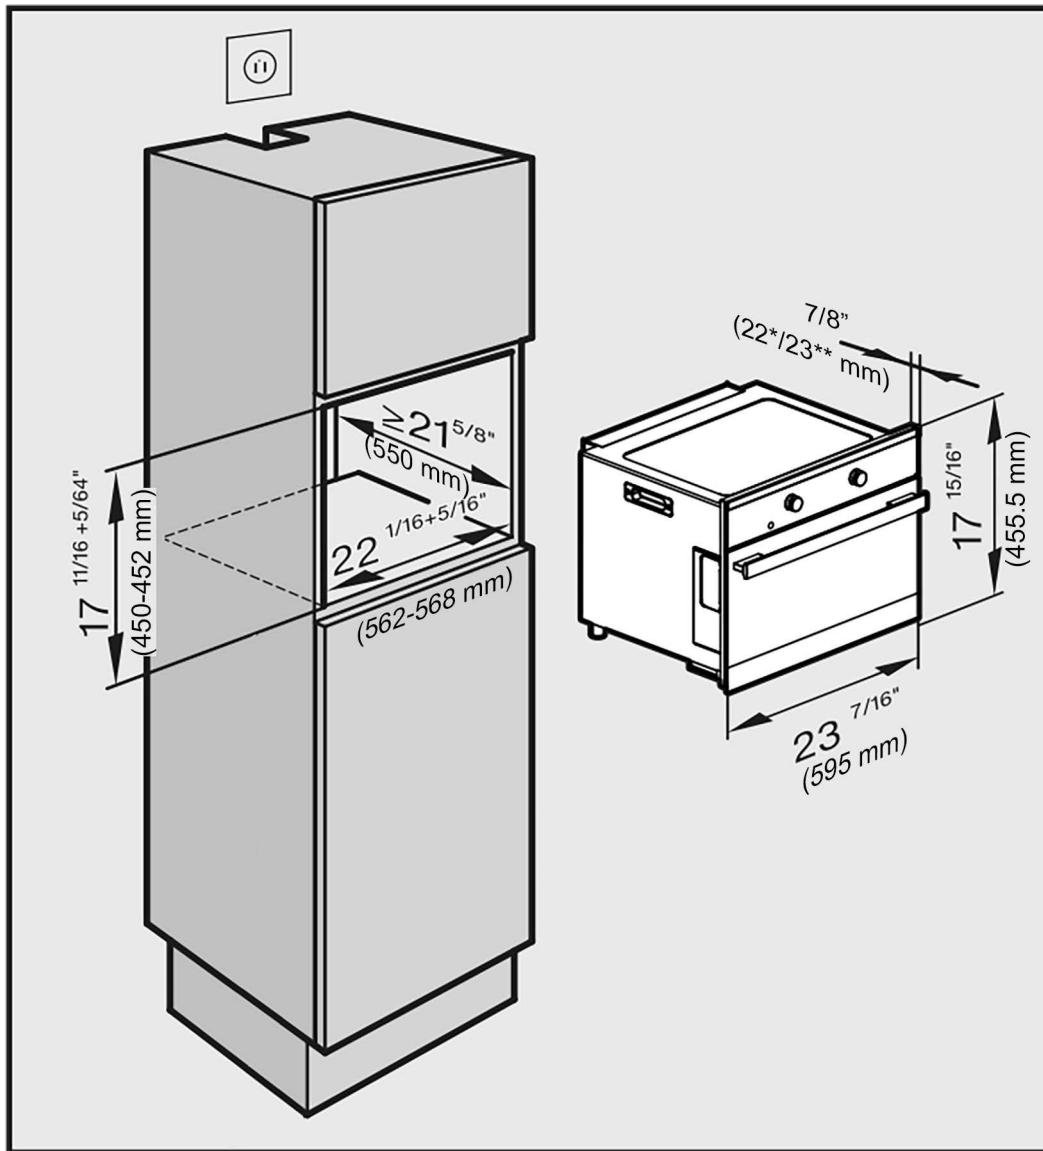

SPECIFICATIONS

M 6160 TC — Item 24616050USA

Overall Unit Width - Excluding Fascia Dimension	21 ⁵ / ₈ " (550 mm)
Overall Height - Excluding Fascia Dimension	16 ¹ / ₄ " (413 mm)
Overall Depth - Excluding Fascia Dimension	19 ³ / ₁₆ " (487 mm)
Oven Door Clearance	15 ¹ / ₂ " (394 mm)
Overall Oven Interior Capacity	Suitable for plates with a diameter up to 15.8"
Overall Fascia Dimensions	23 ⁷ / ₁₆ " (595 mm) W x 17 ¹⁵ / ₁₆ " (455.5 mm) H x 7 ⁷ / ₈ " (23 mm) D

Built-In

Minimum Cabinet Width	22 ¹ / ₁₆ " (562 mm)
Minimum Cabinet Depth	21 ⁵ / ₈ " (550 mm)
Minimum Cabinet Height	17 ¹¹ / ₁₆ " (450 mm)
Minimum Base Support	40 lbs (18 kg)

Electrical

Electrical Requirements	120V 15A 60Hz
Power Cord	Molded NEMA 5-15 plug, 5 ft. (1.5 m)
Total Amps	11.4A (120V)

INSTALLATION SPECIFICATIONS

Install in Tall Cabinet

- * Oven with glass front
- ** Oven with metal front