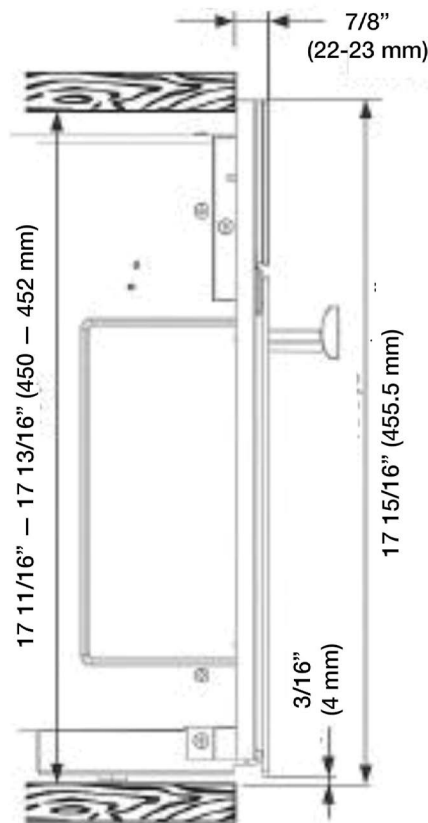

INSTALLATION SPECIFICATIONS

Side flush

Side proud