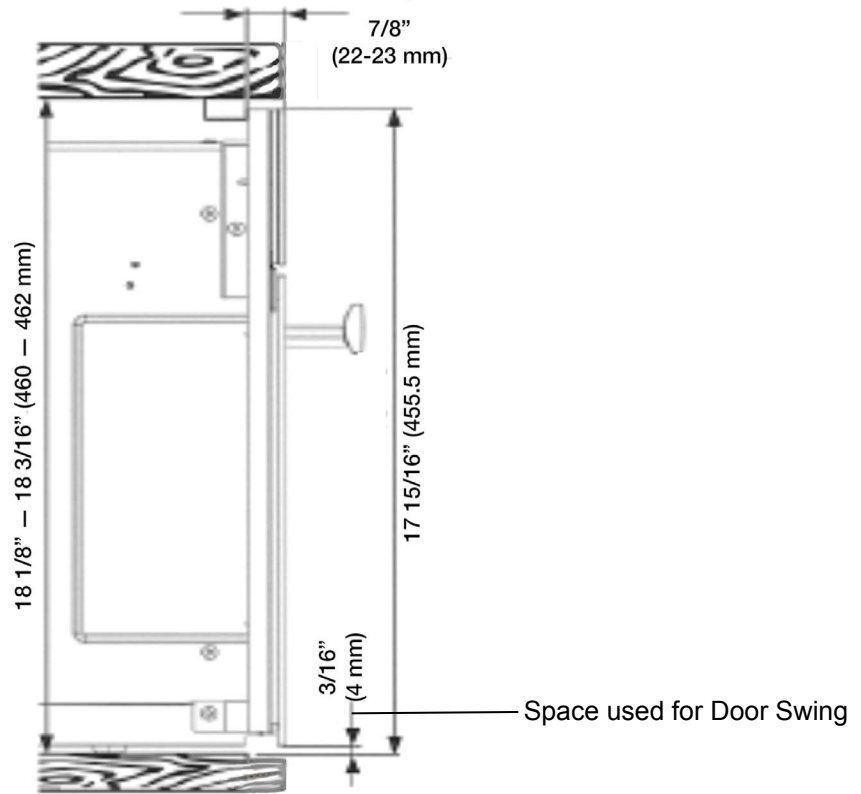

INSTALLATION SPECIFICATIONS

Side flush