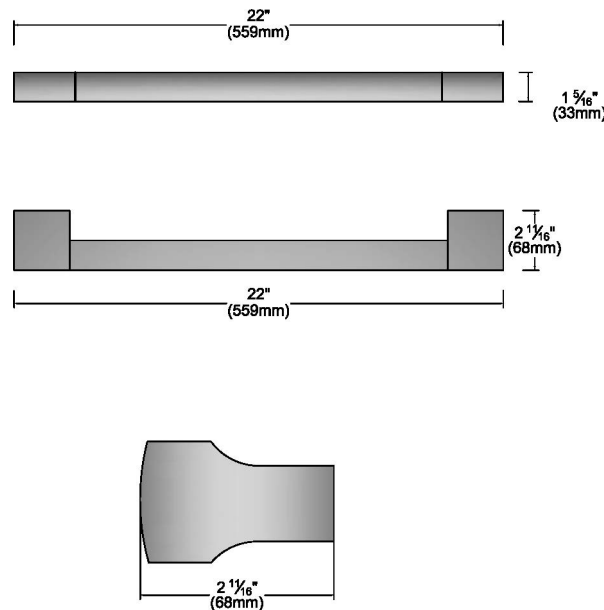

SPECIFICATIONS

M 6160 TC — Item 24616050USA

Overall Unit Width - Excluding Fascia Dimension	21 ⁵ / ₈ " (550 mm)
Overall Height - Excluding Fascia Dimension	16 ¹ / ₄ " (413 mm)
Overall Depth - Excluding Fascia Dimension	19 ³ / ₁₆ " (487 mm)
Oven Door Clearance	15 ¹ / ₂ " (394 mm)
Overall Oven Interior Capacity	Suitable for plates with a diameter up to 15.8"
Overall Fascia Dimensions	23 ⁷ / ₁₆ " (595 mm) W x 17 ¹⁵ / ₁₆ " (455.5 mm) H x 7 ⁷ / ₈ " (23 mm) D

Shipping

Shipping Weight	49 lbs (22 kg)
Shipping Dimensions	25 ⁷ / ₈ " W x 19 ¹³ / ₁₆ " H x 21 ¹ / ₈ " L

Support

Call Miele	800.843.7231
Miele Website	www.mieleusa.com
20/20 Link	2020technologies.com

ContourLine 24" Microwave Oven M 6160 TC

HANDLE DETAILS

All Miele Signature And PureLine
Handle Dimensions

Please note hinges may require adjusting or replacing when changing from a ContourLine Handle to a Pureline or Signature handle.

All ContourLine Handle
Dimensions