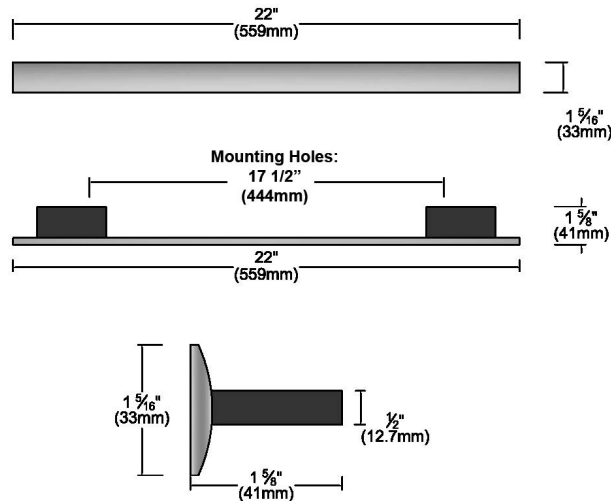

SPECIFICATIONS

M 6160 TC — Item 24616050USA

Overall Unit Width - Excluding Fascia Dimension	21 ⁵ / ₈ " (550 mm)
Overall Height - Excluding Fascia Dimension	16 ¹ / ₄ " (413 mm)
Overall Depth - Excluding Fascia Dimension	19 ³ / ₁₆ " (487 mm)
Oven Door Clearance	15 ¹ / ₂ " (394 mm)
Overall Oven Interior Capacity	Suitable for plates with a diameter up to 15.8"
Overall Fascia Dimensions	23 ⁷ / ₁₆ " (595 mm) W x 17 ¹⁵ / ₁₆ " (455.5 mm) H x 7 ⁷ / ₈ " (23 mm) D

Shipping

Shipping Weight	49 lbs (22 kg)
Shipping Dimensions	25 ⁷ / ₈ " W x 19 ¹³ / ₁₆ " H x 21 ¹ / ₈ " L

Support

Call Miele	800.843.7231
Miele Website	www.mieleusa.com
20/20 Link	2020technologies.com

ContourLine 24" Microwave Oven M 6160 TC

HANDLE DETAILS

All Miele Signature And PureLine
Handle Dimensions

Please note hinges may require adjusting or replacing when changing from a ContourLine Handle to a Pureline or Signature handle.

All ContourLine Handle
Dimensions