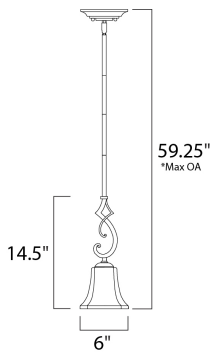

PRODUCT DESCRIPTION

Tapered metal ribbons forged into a flowing form and finished in a heavy textured Rustic Burnished finish. The beveled soft square Frost Lichen shades enhance this bold and masculine look.

*max overall height

MEASUREMENTS

DIMENSION : 6" L x 6" W x 14.5" H
 MAX OAH : 59.25" OAH
 HANGING WEIGHT : 3.52 lb

LAMPING

INPUT VOLTAGE : 120V
 LUMENS : 0 Rated
 BULB : 1 x 60W Incandescent E26 Medium , 60W Total
 BULB INCLUDED : (Not Included)
 DIMMABLE : Yes