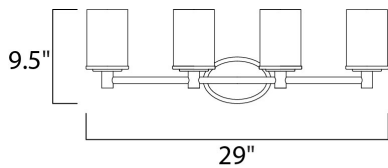

MEASUREMENTS

DIMENSION : 29" W x 9.5" H x 5.25" Ext
 BACK PLATE : 6.5" W x 4.5" H
 HANGING WEIGHT : 8.47 lb

LAMPING

INPUT VOLTAGE : 120V
 LUMENS : 0 Rated
 BULB : 4 x 60W Incandescent E26 Medium , 240W Total
 BULB INCLUDED : (Not Included)
 DIMMABLE : Yes