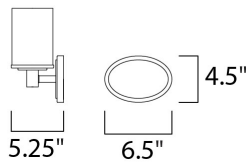

MEASUREMENTS

DIMENSION : 29" W x 9.5" H x 5.25" Ext
 BACK PLATE : 6.5" W x 4.5" H
 HANGING WEIGHT : 8.47 lb

LAMPING

INPUT VOLTAGE : 120V
 LUMENS : 0 Rated
 BULB : 4 x 60W Incandescent E26 Medium , 240W Total
 BULB INCLUDED : (Not Included)
 DIMMABLE : Yes