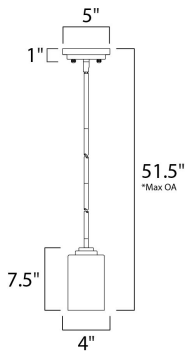

**PRODUCT DESCRIPTION**

Intersecting arms finished in your choice of Satin Nickel or Oil Rubbed Bronze support tall, cylindrical Satin White glass shades for a spectacular and transitional look.

\*max overall height

**MEASUREMENTS**

DIMENSION : 4" L x 4" W x 7.5" H  
 MAX OAH : 51.5" OAH  
 CANOPY : 5" W x 1" H x 5" L  
 HANGING WEIGHT : 0.8 lb

**LAMPING**

INPUT VOLTAGE : 120V  
 LUMENS : 0 Rated  
 BULB : 1 x 60W Incandescent E26 Medium , 60W Total  
 BULB INCLUDED : (Not Included)  
 DIMMABLE : Yes