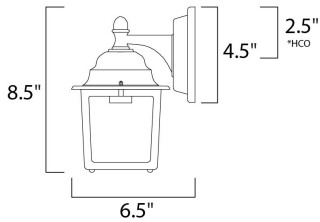

PRODUCT DESCRIPTION

MEASUREMENTS

DIMENSION : 5.5" W x 8.5" H x 6.5" Ext
BACK PLATE : 4.5" W x 4.5" H x 2.5" HCO
HANGING WEIGHT : 1.87 lb

LAMPING

INPUT VOLTAGE : 120V
LUMENS : 455 Rated
BULB : 1 x 9W (INCLUDED), 9W Total
CRI : 90+ CRI
COLOR_TEMP : 3000K

FINISHES OPTION

Rust Patina RP

GLASS

Frosted FT

MATERIAL

Die Cast Aluminum

RATINGS

Wet Location
CA Title 24

ADDITIONAL

INSTALL UP/DOWN:
RATED LIFE 25000 Hours
OPERATING TEMPERATURE:
-20°C (-4°F), 40°C (104°F)

Always consult a qualified electrician before installing any lighting product.

WESTERN DISTRIBUTION CENTER (HEADQUARTER)
253 NORTH VINELAND AVE | CITY OF INDUSTRY, CA 91746
EASTERN DISTRIBUTION CENTER
4200 SHIRLEY DR. | ATLANTA, GA 30336
P. 626.956.4200 | F. 626.956.4225 | maximlighting.com