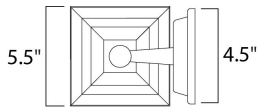

PRODUCT DESCRIPTION