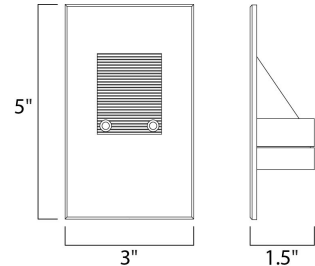

Lighting Your Life Since 1970

Product Specifications - 58002AL

Job Name:	Job Type:
Quantity:	Comments:

58002AL
Path LED Step Light

Finish

Brushed Aluminum

Glass/Shade

Product Category

Outdoor Pathway Light

Lamping

Number of Bulbs	1
Light Type	LED
Bulb Type	PCB
Max Bulb Wattage	4
Max Fixture Wattage	
Rated Life	
Rated Lumens	±280
Color Temp	±3,000 K
Bulb(s)	Included
Light Up/Down	N/A
Beam Spread	N/A
CRI	85+
Photo Cell Included	N/A
Ballast/Driver/Transformer	No
Dimmable	No

Measurements

Width	5.00"
Height	3.00"
Length	N/A
Extension	2"
Back Plate Width	5.00"
Back Plate Height	3.00"
HCO	2.50"
Min Overall Height	0.00"
Max Overall Height	N/A
Hanging Weight	1.76 lbs
Height Adjustable	No
Slope	N/A
Chain Length	N/A
Wire Length	6"
Canopy Width	N/A
Canopy Height	N/A
Canopy Length	N/A

Shipping

Carton Weight	1.98 lbs
Carton Width	5"
Carton Height	4"
Carton Length	7"
Carton Cubic Feet	0.08
Master Pack	1
Master Pack Weight	N/A
Master Pack Width	N/A
Master Pack Height	N/A
Master Pack Length	N/A
Master Cubic Feet	N/A
UPS Shippable	Yes