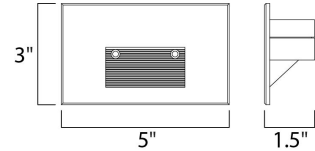

Lighting Your Life Since 1970

Product Specifications - 58000AL

Job Name:	Job Type:
Quantity:	Comments:

**58000AL**  
Path LED Step Light

**Finish**

Brushed Aluminum

**Glass/Shade**

**Product Category**

Outdoor Pathway Light

**Lamping**

Number of Bulbs	1
Light Type	LED
Bulb Type	PCB
Max Bulb Wattage	4
Max Fixture Wattage	4
Rated Life	
Rated Lumens	±280
Color Temp	±3,000 K
Bulb(s)	Included
Light Up/Down	N/A
Beam Spread	N/A
CRI	85+
Photo Cell Included	N/A
Ballast/Driver/Transformer	No
Dimmable	No

**Measurements**

Width	3.00"
Height	5.00"
Length	N/A
Extension	2"
Back Plate Width	3.00"
Back Plate Height	5.00"
HCO	1.50"
Min Overall Height	0.00"
Max Overall Height	N/A
Hanging Weight	1.10 lbs
Height Adjustable	No
Slope	N/A
Chain Length	N/A
Wire Length	6"
Canopy Width	N/A
Canopy Height	N/A
Canopy Length	N/A

**Shipping**

Carton Weight	1.76 lbs
Carton Width	5"
Carton Height	4"
Carton Length	7"
Carton Cubic Feet	0.08
Master Pack	1
Master Pack Weight	N/A
Master Pack Width	N/A
Master Pack Height	N/A
Master Pack Length	N/A
Master Cubic Feet	N/A
UPS Shippable	Yes