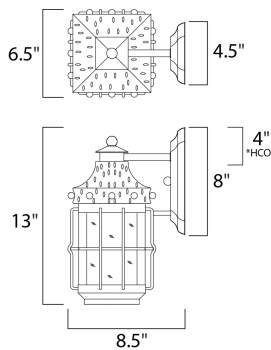

PRODUCT DESCRIPTION

Nantucket is a traditional, early American style collection from Maxim Lighting International in Country Forge finish with Seedy glass.

MEASUREMENTS

DIMENSION : 6.5" W x 13" H x 8.5" Ext
BACK PLATE : 4.5" W x 8" H x 4" HCO
HANGING WEIGHT : 4.39 lb

LAMPING

INPUT VOLTAGE : 120V
LUMENS : 0 Rated
BULB : 1 x 60W Incandescent E26 Medium , 60W Total
BULB INCLUDED : (Not Included)
DIMMABLE : Yes

FINISHES OPTION

Country Forge

GLASS

Seedy CD

MATERIAL

Steel, Glass

RATINGS

cETLus
Wet Location

ADDITIONAL

RATED LIFE 2500 Hours
OPERATING TEMPERATURE:
-20°C (-4°F), 40°C (104°F)

Always consult a qualified electrician before installing any lighting product.