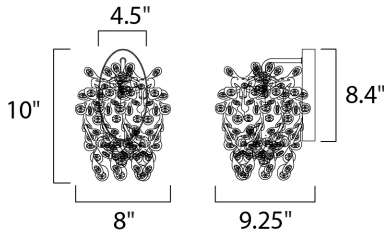

MEASUREMENTS

DIMENSION : 8." W x 10." H x 9.25" Ext
 MAX OAH : 8.66" OAH 4.5" W x 8.4" H
 HANGING WEIGHT : 2.24 lb

LAMPING

INPUT VOLTAGE : 120V
 LUMENS : 500 Rated
 BULB : 1 x 40W (INCLUDED), 40W Total
 DIMMABLE : Dimmable
 COLOR_TEMP : 2900K