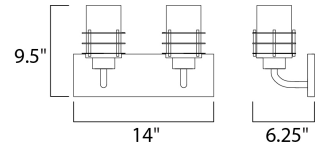

Lighting Your Life Since 1970

Product Specifications - 2132FTPC

Job Name:	Job Type:
Quantity:	Comments:

2132FTPC
Tier 2-Light Bath Vanity

Finish

Polished Chrome

Glass/Shade

Frosted

Measurements

Width	14.00"
Height	9.50"
Length	N/A
Extension	6"
Back Plate Width	N/A
Back Plate Height	N/A
HCO	N/A
Min Overall Height	0.00"
Max Overall Height	9.50"
Hanging Weight	3.53 lbs
Height Adjustable	N/A
Slope	N/A
Chain Length	N/A
Wire Length	6"
Canopy Width	N/A
Canopy Height	N/A
Canopy Length	N/A