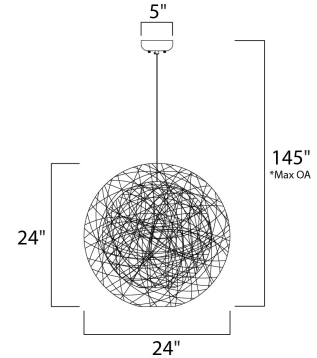

Lighting Your Life Since 1970

Product Specifications - 14407CHWT

Job Name:	Job Type:
Quantity:	Comments:

14407CHWT
Bali 1-Light Chandelier

Finish

Glass/Shade

Product Category
Single Pendant

Lamping

Number of Bulbs	1
Light Type	Incandescent
Bulb Type	MB
Max Bulb Wattage	60
Max Fixture Wattage	60
Rated Life	
Rated Lumens	±0
Color Temp	
Bulb(s)	Not Included
Light Up/Down	N/A
Beam Spread	N/A
CRI	N/A
Photo Cell Included	N/A
Ballast/Driver/Transformer	No
Dimmable	N/A

Measurements

Width	24.00"
Height	24.00"
Length	24.00"
Extension	N/A
Back Plate Width	N/A
Back Plate Height	N/A
HCO	N/A
Min Overall Height	0.00"
Max Overall Height	145.00"
Hanging Weight	4.08 lbs
Height Adjustable	N/A
Slope	120°
Chain Length	N/A
Wire Length	N/A
Canopy Width	5.00"
Canopy Height	1.25"
Canopy Length	5.00"

Shipping

Carton Weight	9.26 lbs
Carton Width	25"
Carton Height	25"
Carton Length	25"
Carton Cubic Feet	8.83
Master Pack	1
Master Pack Weight	N/A
Master Pack Width	N/A
Master Pack Height	N/A
Master Pack Length	N/A
Master Cubic Feet	N/A
UPS Shippable	Yes