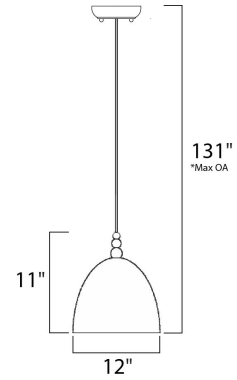

Lighting Your Life Since 1970

Product Specifications - 12397GYPC

Job Name:	Job Type:
Quantity:	Comments:

12397GYPC
Crete 1-Light Pendant

Finish
Polished Chrome

Glass/Shade

Product Category
Single Pendant

Lamping

Measurements

Width	12.00"
Height	11.00"
Length	12.00"
Extension	N/A
Back Plate Width	N/A
Back Plate Height	N/A
HCO	N/A
Min Overall Height	0.00"
Max Overall Height	131.00"
Hanging Weight	10.78 lbs
Height Adjustable	N/A
Slope	120°
Chain Length	N/A
Wire Length	N/A
Canopy Width	N/A
Canopy Height	N/A
Canopy Length	N/A

Shipping

Carton Weight	13.20 lbs
Carton Width	16"
Carton Height	16"
Carton Length	16"
Carton Cubic Feet	2.26
Master Pack	1
Master Pack Weight	N/A
Master Pack Width	N/A
Master Pack Height	N/A
Master Pack Length	N/A
Master Cubic Feet	N/A
UPS Shippable	Yes