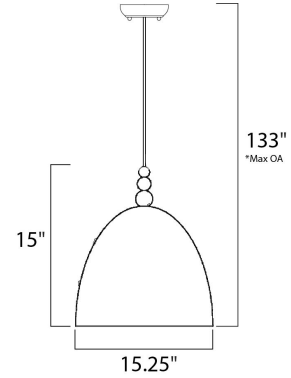

Lighting Your Life Since 1970

Product Specifications - 12396GYPC

Job Name:	Job Type:
Quantity:	Comments:

12396GYPC
Crete 1-Light Pendant

Finish
Polished Chrome

Glass/Shade

Product Category
Single Pendant

Lamping

Number of Bulbs	1
Light Type	LED
Bulb Type	PAR38
Max Bulb Wattage	16
Max Fixture Wattage	16
Rated Life	
Rated Lumens	±1,120
Color Temp	±3,000 K
Bulb(s)	Included
Light Up/Down	N/A
Beam Spread	N/A
CRI	N/A
Photo Cell Included	N/A
Ballast/Driver/Transformer	No
Dimmable	N/A

Measurements

Width	15.25"
Height	15.00"
Length	15.25"
Extension	N/A
Back Plate Width	N/A
Back Plate Height	N/A
HCO	N/A
Min Overall Height	0.00"
Max Overall Height	133.00"
Hanging Weight	16.72 lbs
Height Adjustable	N/A
Slope	120°
Chain Length	N/A
Wire Length	N/A
Canopy Width	N/A
Canopy Height	N/A
Canopy Length	N/A

Shipping

Carton Weight	20.24 lbs
Carton Width	20"
Carton Height	20"
Carton Length	20"
Carton Cubic Feet	4.42
Master Pack	1
Master Pack Weight	N/A
Master Pack Width	N/A
Master Pack Height	N/A
Master Pack Length	N/A
Master Cubic Feet	N/A
UPS Shippable	Yes