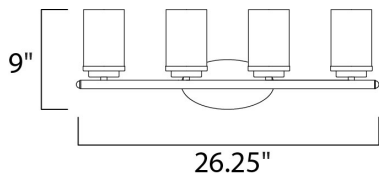

**MEASUREMENTS**

DIMENSION : 26.25" W x 9" H x 6" Ext  
 HANGING WEIGHT : 4.05 lb

**LAMPING**

INPUT VOLTAGE : 120V  
 LUMENS : 0 Rated  
 BULB : 4 x 60W Incandescent E26 Medium , 240W Total  
 BULB INCLUDED : (Not Included)  
 DIMMABLE : Yes