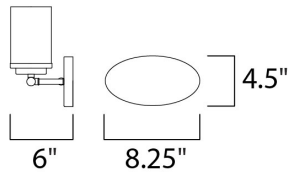

**MEASUREMENTS**

DIMENSION : 26.25" W x 9" H x 6" Ext  
 HANGING WEIGHT : 4.05 lb

**LAMPING**

INPUT VOLTAGE : 120V  
 LUMENS : 0 Rated  
 BULB : 4 x 60W Incandescent E26 Medium , 240W Total  
 BULB INCLUDED : (Not Included)  
 DIMMABLE : Yes