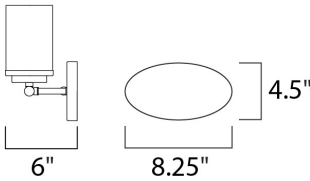

DIMENSION : 12" W x 9" H x 6" Ext
 BACK PLATE : 4.5" W x 8.25" H
 HANGING WEIGHT : 2.1 lb

LAMPING

INPUT VOLTAGE : 120V
 BULB : 2 x 60W Incandescent E26 Medium , 120W Total
 BULB INCLUDED : (Not Included)
 DIMMABLE : Yes