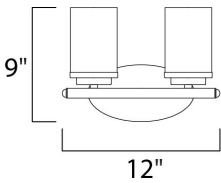

PRODUCT DESCRIPTION

Minimalistic frames finished in your choice of Oil Rubbed Bronze or Polished Chrome support cylinders of Frost glass shades. A clean contemporary look at a very affordable price.