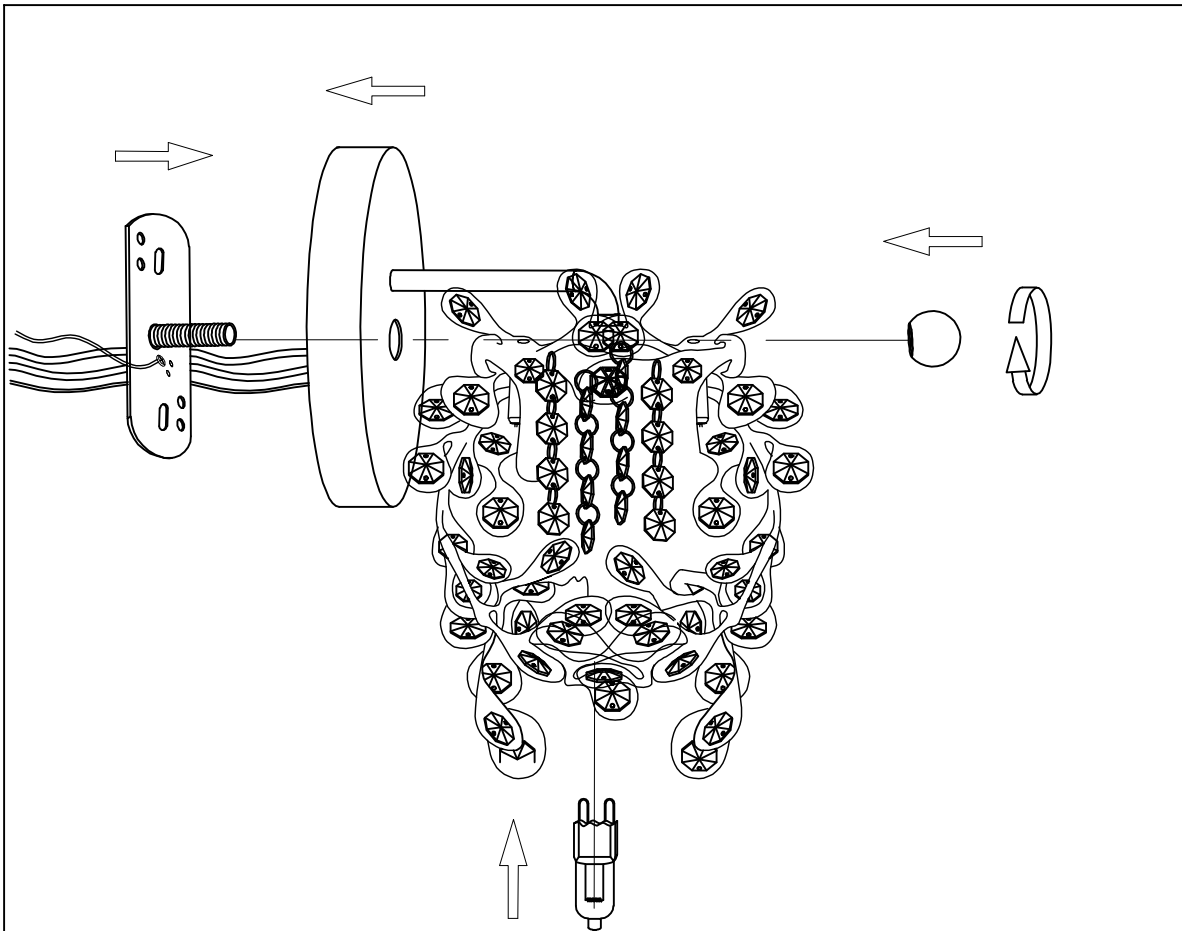

PRODUCT NAME : Comet
ITEM NUMBER : 24202BCPC

Please consult your electrician for hanging fixture and wiring.

Bulbs included : 1 x 40W Max Medium Base Bulb

PRODUCT NAME : Comet
ITEM NUMBER : 24202BCPC

CAUTION: Before starting the installation, disconnect the power by turning off the circuit breaker or by removing the fuse at the fuse box.

Carefully unpack and identify all parts before assembly

Installation Procedures

1. Remove mounting bracket from fixture and install to electrical box.
2. Wire fixture to wires in outlet box. Copper wire is for Ground.
3. Attach fixture to mounting bracket and tighten decorative nut so fixture
4. Fit the bulbs into each socket . Do not use bare hands to install. Use a tissue otherwise life of lamp will decrease drastically.
(For outdoor use, caulk fixture with silicone sealant)