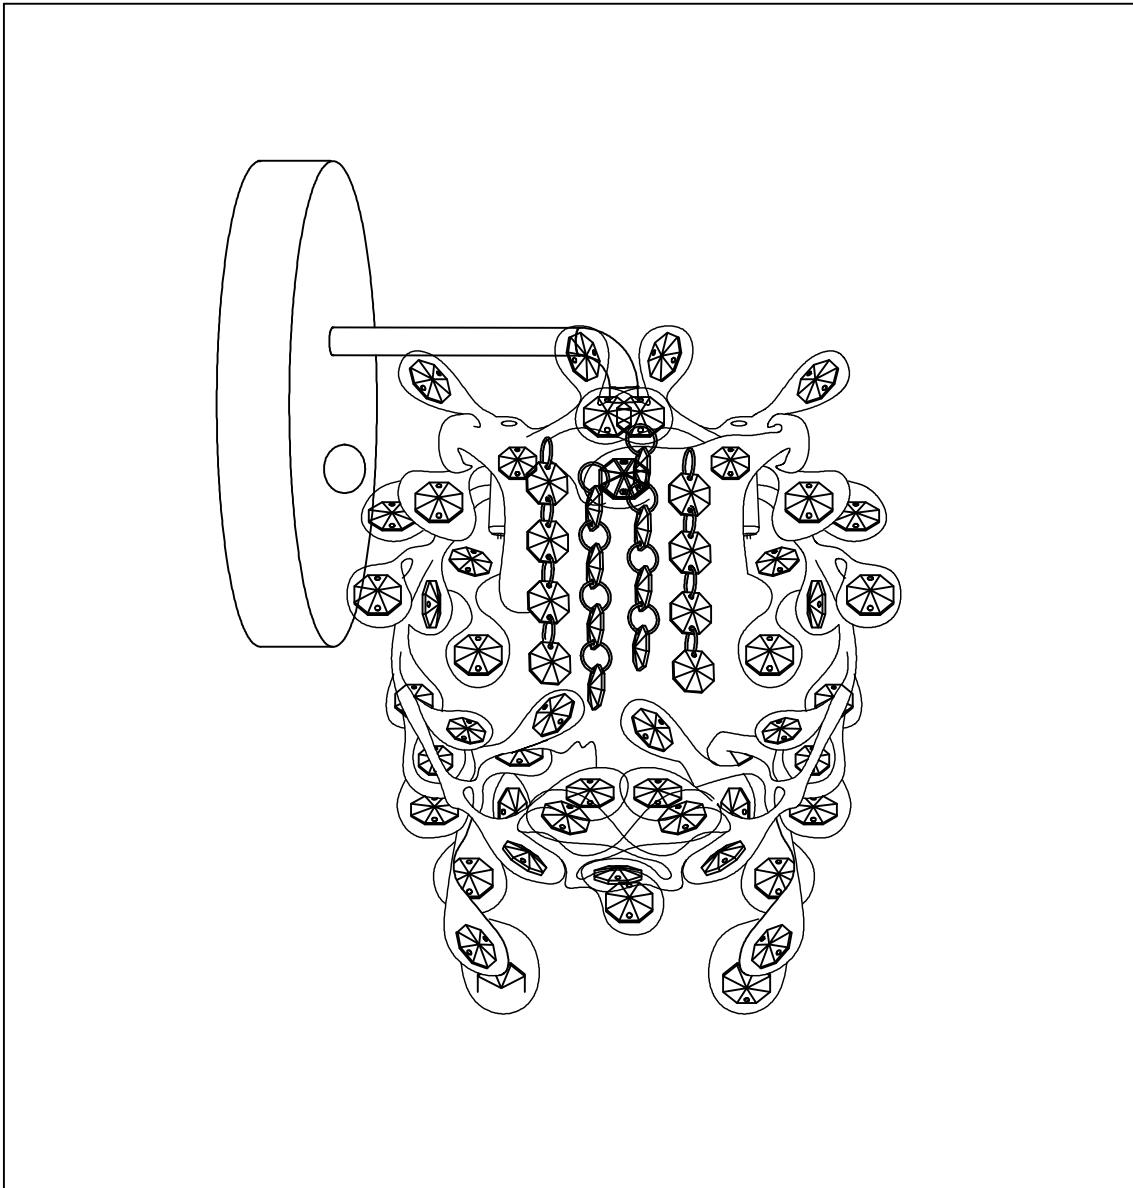

PRODUCT NAME : Comet
ITEM NUMBER : 24202BCPC

Please consult your electrician for hanging fixture and wiring.

Bulbs included : 1 x 40W Max Medium Base Bulb

PRODUCT NAME : Comet
ITEM NUMBER : 24202BCPC

CAUTION: Before starting the installation, disconnect the power by turning off the circuit breaker or by removing the fuse at the fuse box.

Carefully unpack and identify all parts before assembly

Installation Procedures

1. Remove mounting bracket from fixture and install to electrical box.
2. Wire fixture to wires in outlet box. Copper wire is for Ground.
3. Attach fixture to mounting bracket and tighten decorative nut so fixture
4. Fit the bulbs into each socket . Do not use bare hands to install. Use a tissue otherwise life of lamp will decrease drastically.
(For outdoor use, caulk fixture with silicone sealant)