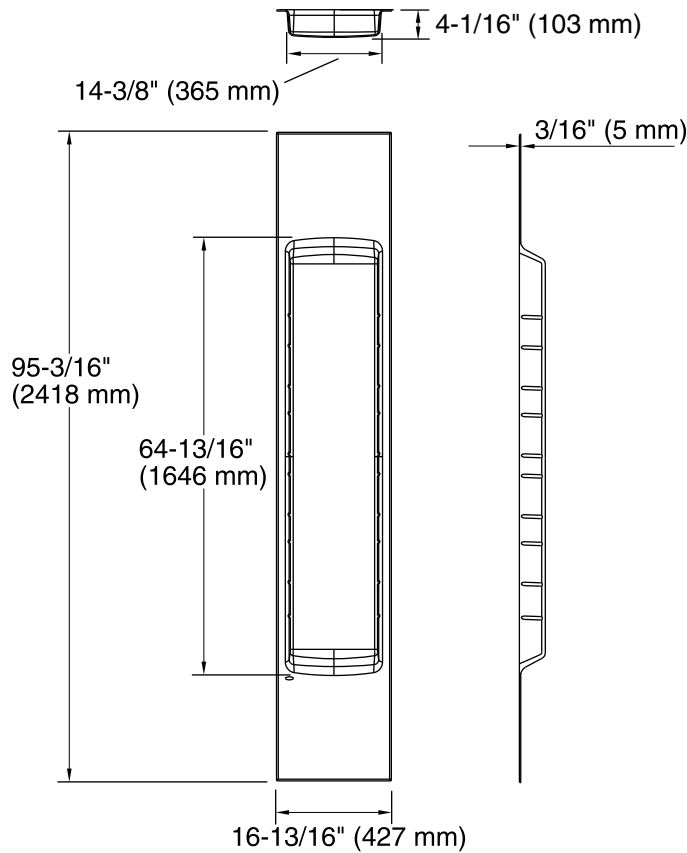

### Technical Information

All product dimensions are nominal.

Installation: Individual wall

Weight: 17.5 lbs (7.9 kg)