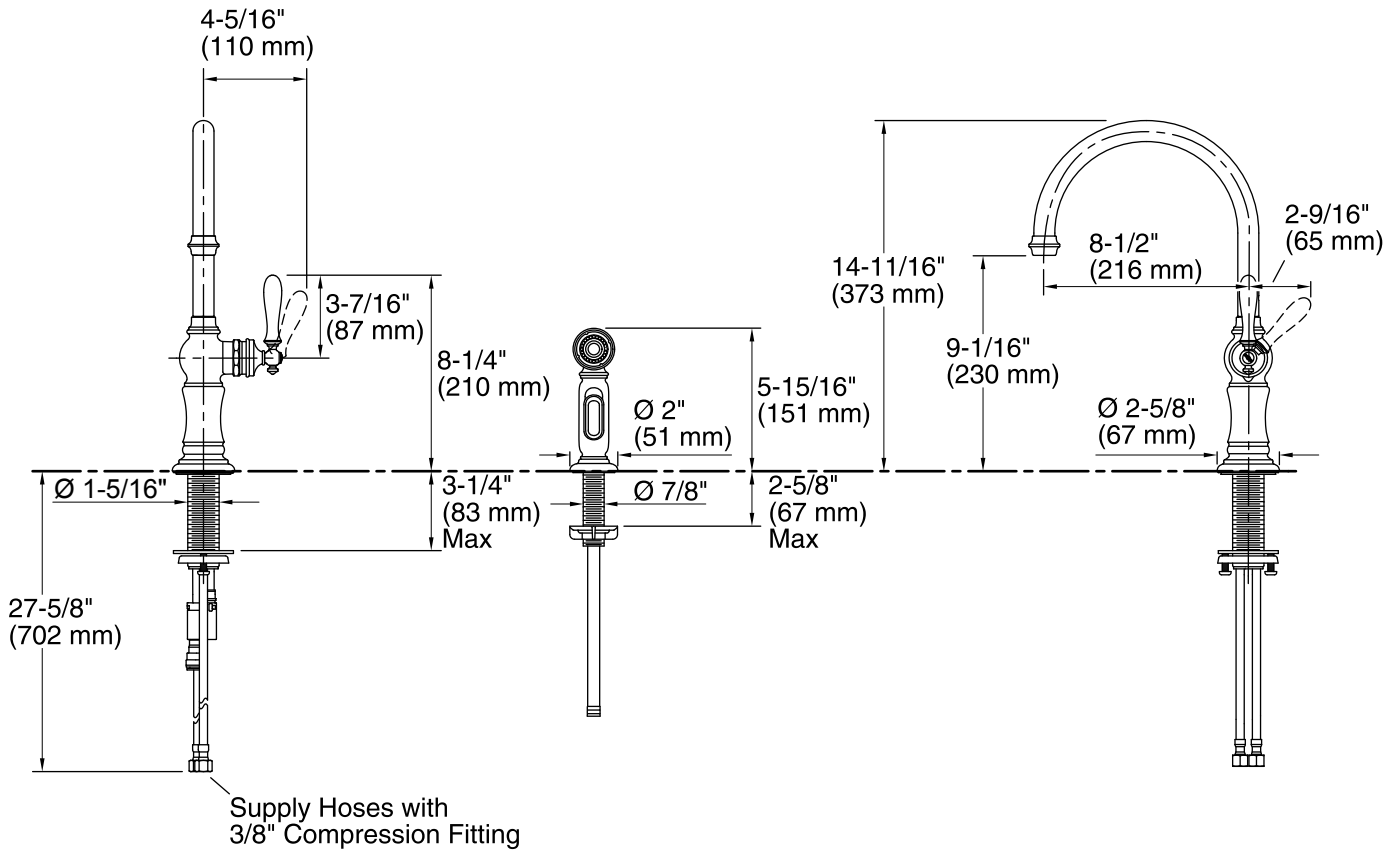

### Technical Information

All product dimensions are nominal.

Spout reach: 8-1/2" (216 mm)