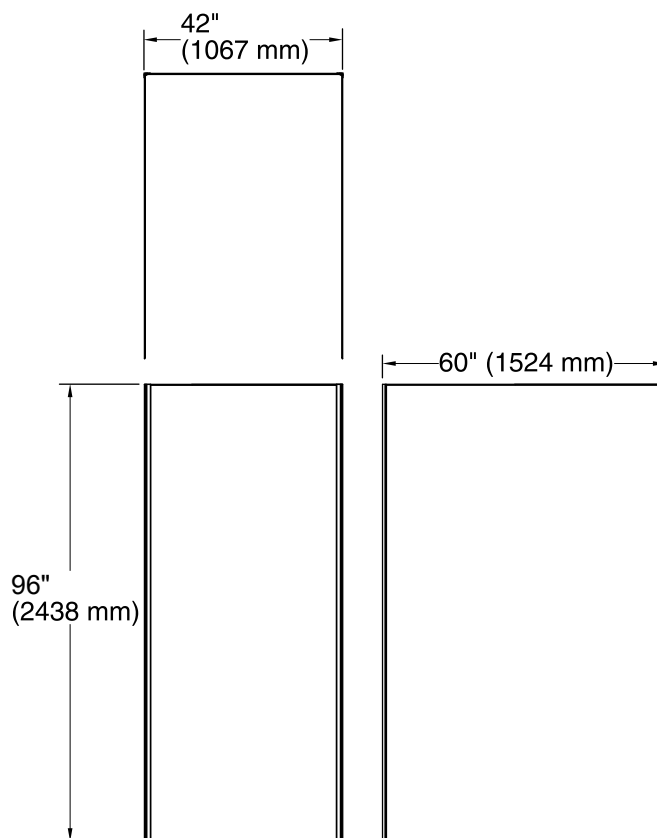

### Features

- Includes 60"x96" wall panel, (2) 42"x96" wall panels, and (2) color-matched corner joints.

### Components

Product includes:

- K-97604 60"x96" Wall Panel
- K-97602 42"x96" Wall Panel
- K-97602 42"x96" Wall Panel
- K-97635 96" Corner Joint

### Technical Information

All product dimensions are nominal.

Installation: 3-Wall Alcove