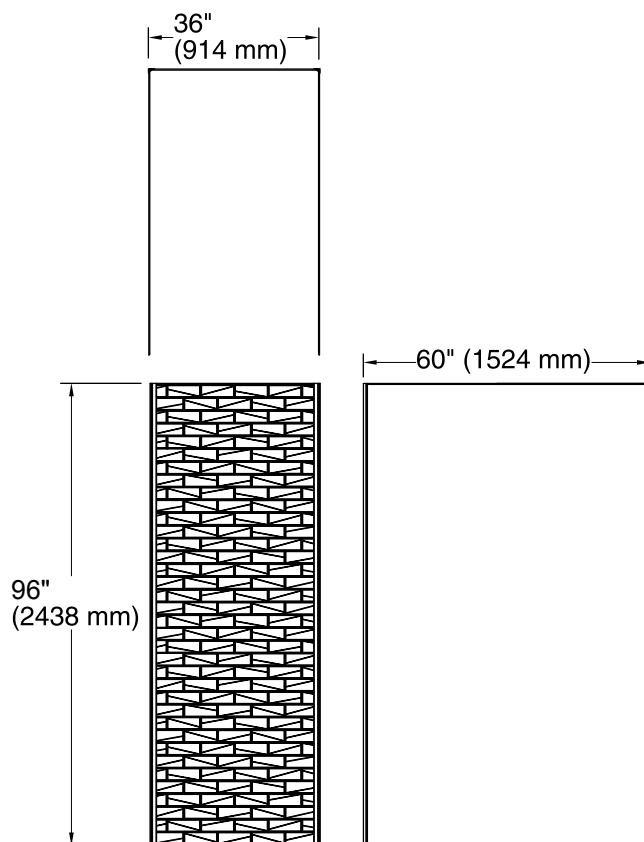

Choreograph™

60"x36"x96" Wall Kit
K-97616-T01

Features

- Includes 60"x96" wall panel, (2) 36"x96" wall panels, and (2) color-matched corner joints.
- Brick pattern texture.

Material

- Durable, non-porous, 0.2" thick compression molded walls that are easy to clean and resist chipping and cracking.
- Walls made from Serica™ composite material.

Installation

- Trimmable to customize size and installation.

Components

Product includes:

- K-97604-T01 60"x96" Wall Panel
- K-97601-T01 36"x96" Wall Panel
- K-97601-T01 36"x96" Wall Panel
- K-97635 96" Corner Joint

Color	Code	Description
	0	White
	47	Almond
	95	Ice™ Grey
	96	Biscuit
	G9	Sandbar
	NY	Dune

Technical Information

All product dimensions are nominal.

Installation: 3-Wall Alcove

Notes

Install this product according to the installation guide.

Use non-solvent based construction adhesive. For installation over tile, use 100% silicone sealant.

Corner joints (optional) allow for 3/8" (10 mm) adjustment for out-of-plumb conditions or uneven cuts.