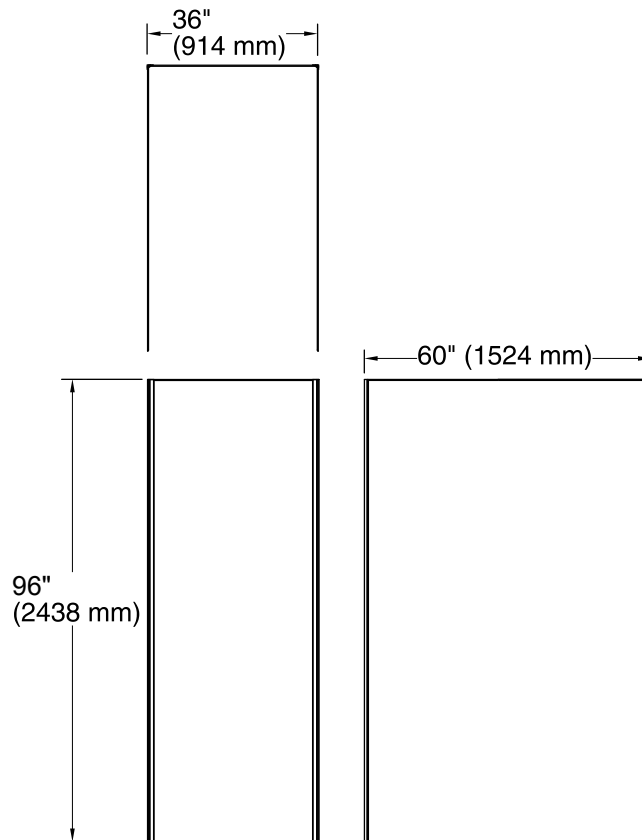

Choreograph™

60"x36"x96" Wall Kit
K-97616

Features

- Includes 60"x96" wall panel, (2) 36"x96" wall panels, and (2) color-matched corner joints.

Material

- Walls made from Serica™ composite material.
- Durable, non-porous, 0.2" thick compression-molded walls that are easy to clean and resist chipping and cracking.

Installation

- Trimmable to customize size and installation.

Components

Product includes:

- K-97604 60"x96" Wall Panel
- K-97601 36"x96" Wall Panel
- K-97601 36"x96" Wall Panel
- K-97635 96" Corner Joint

Codes/Standards

Technical Information

All product dimensions are nominal.

Installation: 3-Wall Alcove

Notes

Install this product according to the installation guide.

Use non-solvent based construction adhesive. For installation over tile, use 100% silicone sealant.

Corner joints (optional) allow for 3/8" (10 mm) adjustment for out-of-plumb conditions or uneven cuts.

If installing accessories, install 2x4 backing for handrails, shelves, and shower hooks and 2x10 backing for the flip down seat.