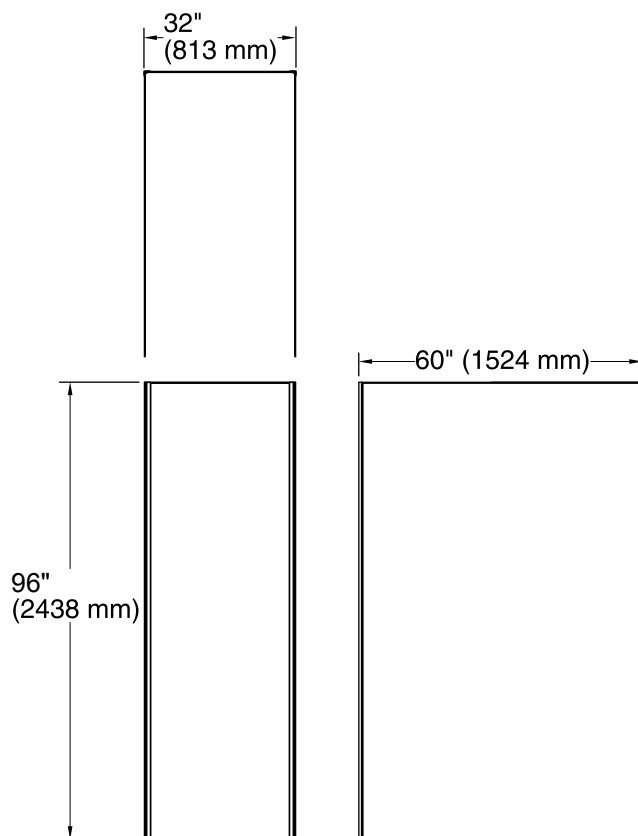

Features

- Includes 60"x96" wall panel, (2) 32"x96" wall panels, and (2) color-matched corner joints.

Material

- Durable, non-porous, 0.2" thick compression-molded walls that are easy to clean and resist chipping and cracking.
- Walls made from Serica™ composite material.

Installation

- Trimmable to customize size and installation.

Components

Product includes:

- K-97604 60"x96" Wall Panel
- K-97600 32"x96" Wall Panel
- K-97600 32"x96" Wall Panel
- K-97635 96" Corner Joint

Codes/Standards

Technical Information

All product dimensions are nominal.

Installation: 3-Wall Alcove

Notes

Install this product according to the installation guide.

Use non-solvent based construction adhesive. For installation over tile, use 100% silicone sealant.