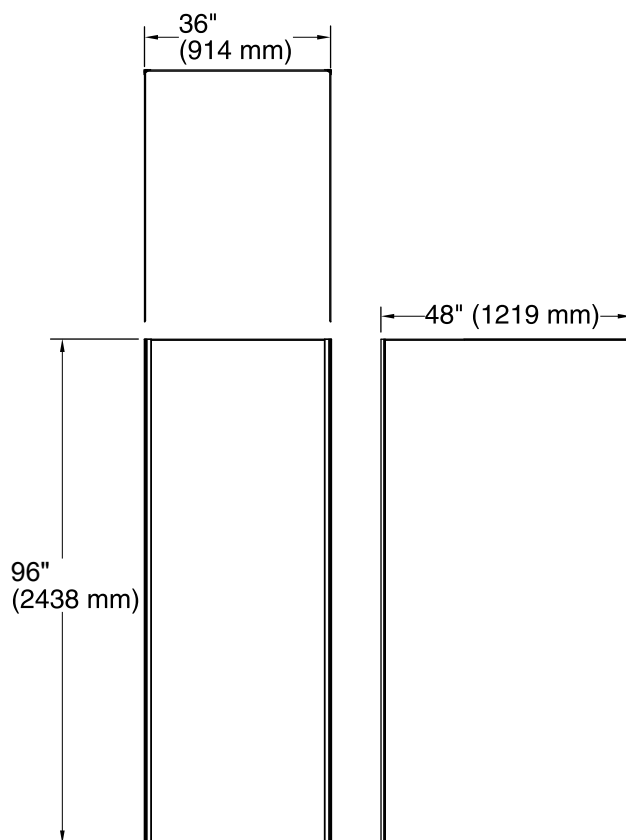

Choreograph™

48"x36"x96" Wall Kit
K-97614

Features

- Includes 48"x96" wall panel, (2) 36"x96" wall panels, and (2) color-matched corner joints.

Material

- Durable, non-porous, 0.2" thick compression-molded walls that are easy to clean and resist chipping and cracking.
- Walls made from Serica™ composite material.

Installation

- Trimmable to customize size and installation.

Components

Product includes:

- K-97603 48"x96" Wall Panel
- K-97601 36"x96" Wall Panel
- K-97601 36"x96" Wall Panel
- K-97635 96" Corner Joint

Codes/Standards

Technical Information

All product dimensions are nominal.

Installation: 3-Wall Alcove

Notes

Install this product according to the installation guide.

Use non-solvent based construction adhesive. For installation over tile, use 100% silicone sealant.