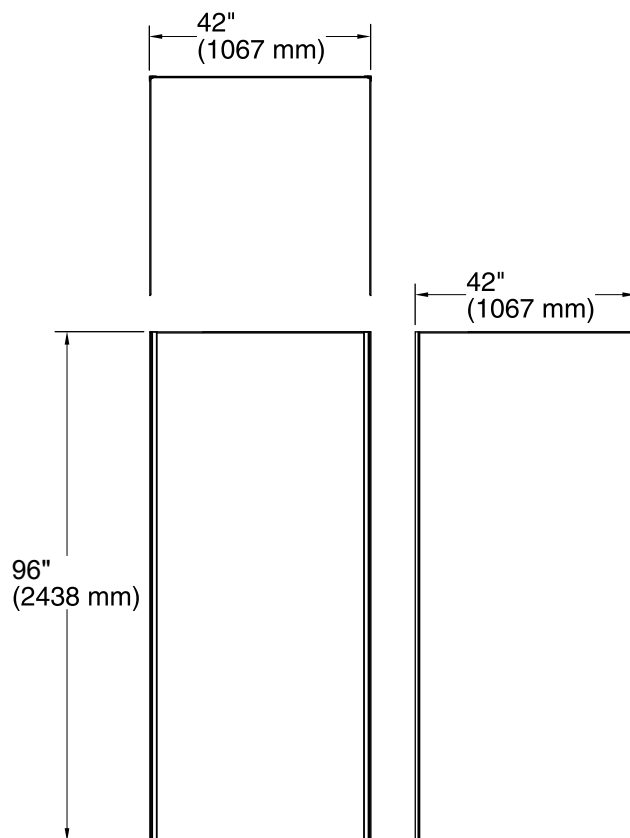

Features

- Includes (3) 42"x96" wall panels and (2) color-matched corner joints.

Material

- Durable, non-porous, 0.2" thick compression-molded walls that are easy to clean and resist chipping and cracking.
- Walls made from Serica™ composite material.

Installation

- Trimmable to customize size and installation.

Components

Product includes:

- K-97602 42"x96" Wall Panel
- K-97602 42"x96" Wall Panel
- K-97602 42"x96" Wall Panel
- K-97635 96" Corner Joint

Codes/Standards

Technical Information

All product dimensions are nominal.

Installation: 3-Wall Alcove

Notes

Install this product according to the installation guide.

Use non-solvent based construction adhesive. For installation over tile, use 100% silicone sealant.

Corner joints (optional) allow for 3/8" (10 mm) adjustment for out-of-plumb conditions or uneven cuts.

If installing accessories, install 2x4 backing for handrails, shelves, and shower hooks and 2x10 backing for the flip down seat.