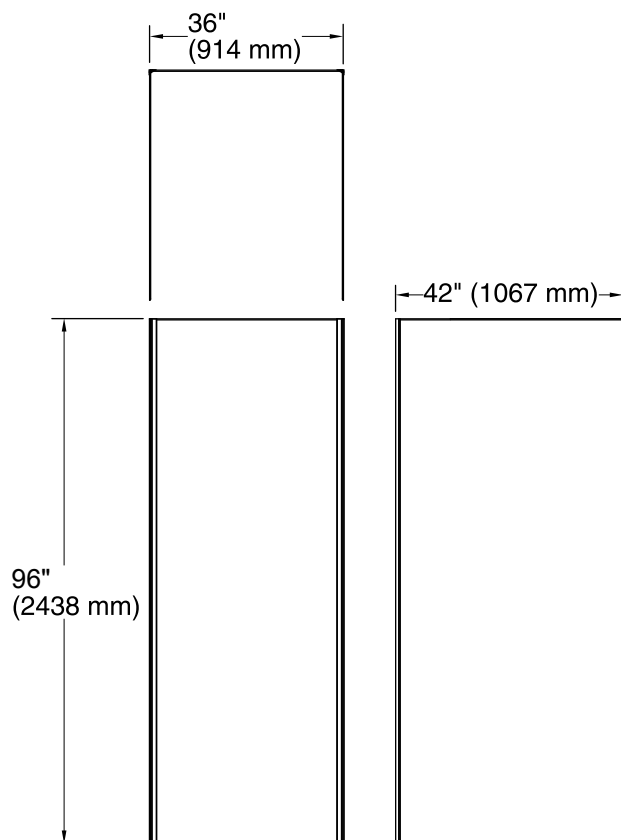

Features

- Includes 42"x96" wall panels, (2) 36"x96" wall panel, and (2) color-matched corner joints.

Material

- Durable, non-porous, 0.2" thick compression-molded walls that are easy to clean and resist chipping and cracking.
- Walls made from Serica™ composite material.

Installation

- Trimmable to customize size and installation.

Components

Product includes:

- K-97602 42"x96" Wall Panel
- K-97601 36"x96" Wall Panel
- K-97601 36"x96" Wall Panel
- K-97635 96" Corner Joint

Codes/Standards

Technical Information

All product dimensions are nominal.

Installation: 3-Wall Alcove

Notes

Install this product according to the installation guide.

Use non-solvent based construction adhesive. For installation over tile, use 100% silicone sealant.