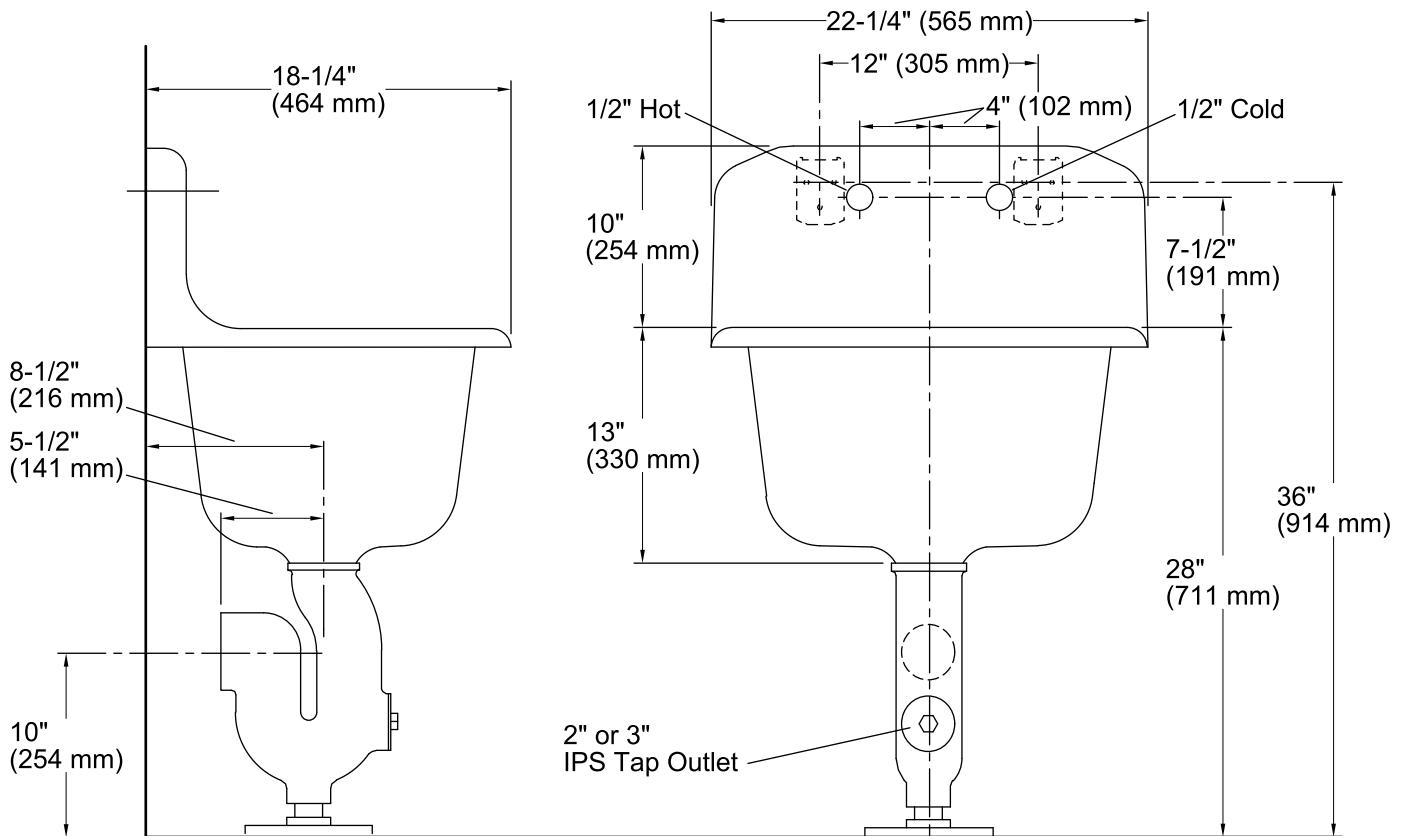

Technical Information

All product dimensions are nominal.

Bowl configuration:	Single
Installation:	Wall-mount
Bowl area (Only)	Length: 18" (457 mm) Width: 14" (356 mm) Water depth: 12" (305 mm)
Number of deck holes:	2
Faucet hole(s):	1-1/2" (38 mm)
Drain hole:	3-1/8" (80 mm)

Notes

Install this product according to the installation instructions.