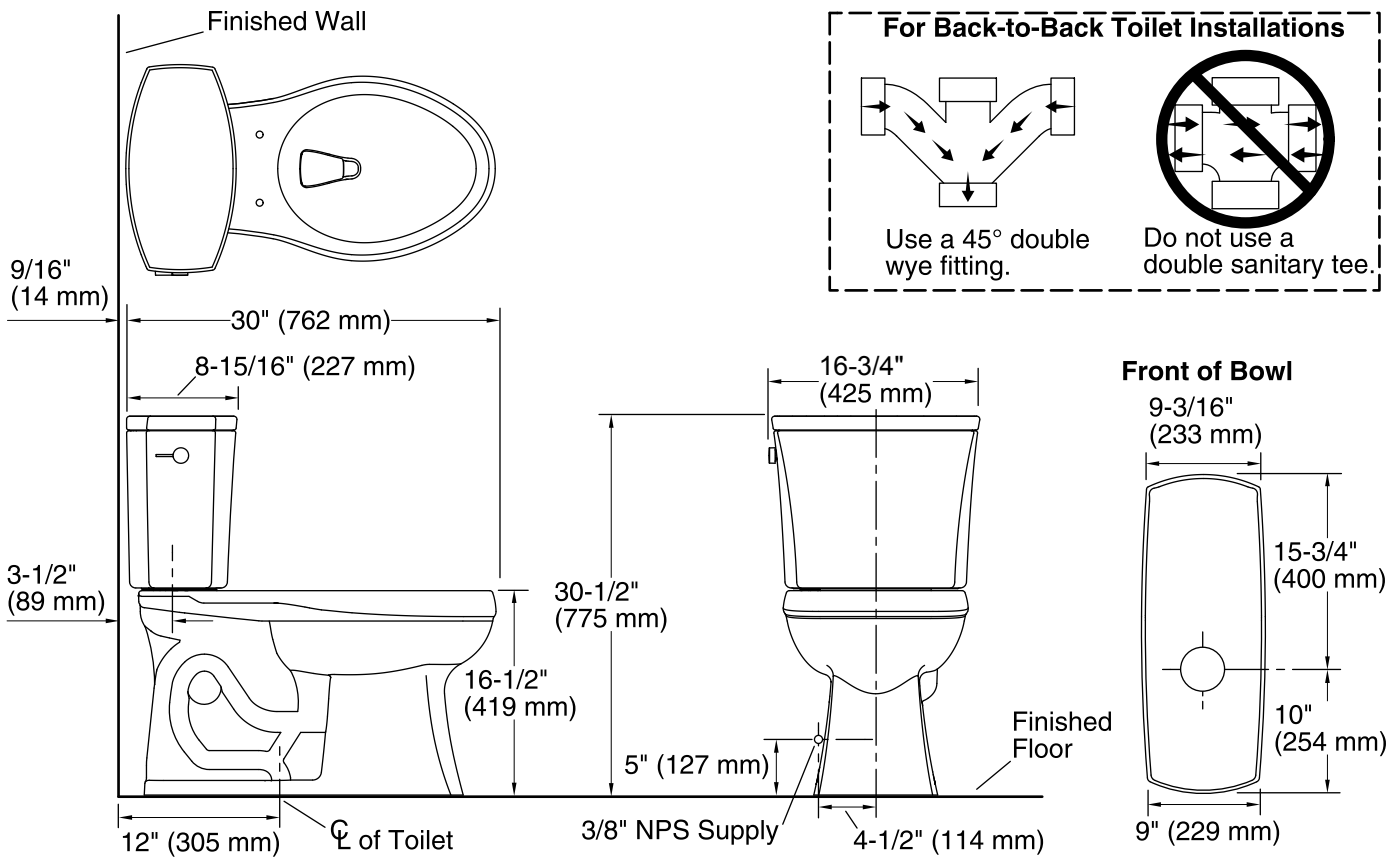

Features

- Vitreous china.
- Comfort Height® Elongated bowl.
- AquaPiston® flushing system.
- Includes left-hand polished chrome trip lever.
- 1.6 gpf (6.0 lpf).
- 2-1/8" (54 mm) fully glazed trapway.
- 12" (305 mm) rough-in.
- Less seat and supply.
- 11" (279 mm) x 8-3/4" (222 mm) water area.
- 30" (762 mm) x 16-3/4" (425 mm) x 30-1/2" (775 mm).
- Floor mount / Floor outlet.

Components

Product includes:

- K-4306 Toilet Bowl
- K-4474 Toilet Tank

Additional included component/s: Tank cover, Trip lever, Bolt cap accessory pack, and Tank accessory pack.

ADA CSA B651 OBC

Codes/Standards

Color	Code	Description
	0	White
	96	Biscuit
	47	Almond
	NY	Dune
	95	Ice™ Grey
	G9	Sandbar
	7	Black Black™

Technical Information

All product dimensions are nominal.

Toilet type:	Two-piece, Floor-mount
Waste Outlet:	Floor
Bowl shape:	Elongated front
Flush type:	AquaPiston
Trap passageway:	2-1/8" (54 mm)
Water Consumption	
Full:	1.6 gpf (6 lpf)
Water surface size:	11" x 8-3/4" (279 mm x 222 mm)
Rim to water surface:	6" (152 mm)
Rough-in:	12" (305 mm)
Seat-mounting holes:	5-1/2" (140 mm)

Notes

Install this product according to the installation instructions.

For back-to-back toilet installations: Use only a 45° double wye fitting.

The model is acceptable for left-hand Accessible compartment installations only.