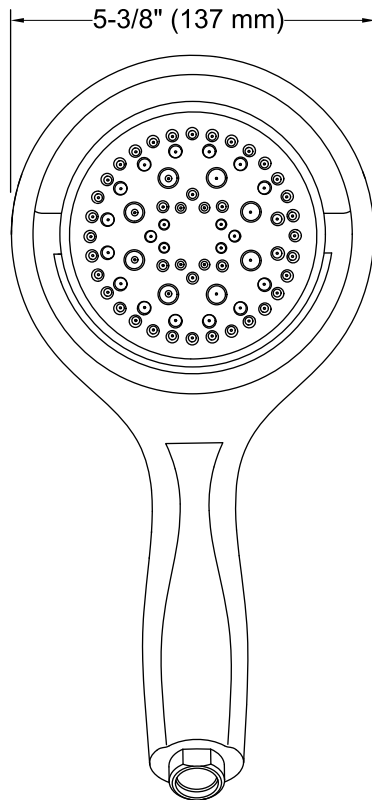

### Features

- With innovative Flipstream technology, the handshower dedicates a single sprayhead surface to each of the four unique sprays.
- Changing sprays is as easy as turning the head on its axis.
- Koverage™ spray delivers full-coverage spray for everyday showering.
- Kotton™ spray releases a dense, luxurious downpour of water.
- Komotion™ spray delivers a soothing, circular water pattern.
- Kurrent™ spray offers a targeted massage to ease away aches and pains.
- Ergonomic design is easy to use.
- Adjustable angle for various user heights.
- Shower hose sold separately.
- 2.5 gal/min (9.5 l/min) flow rate.

### Required Accessories

K-8593 72" Shower Hose

or

K-9514 60" Shower Hose

OBC

#### Technical Information

All product dimensions are nominal.