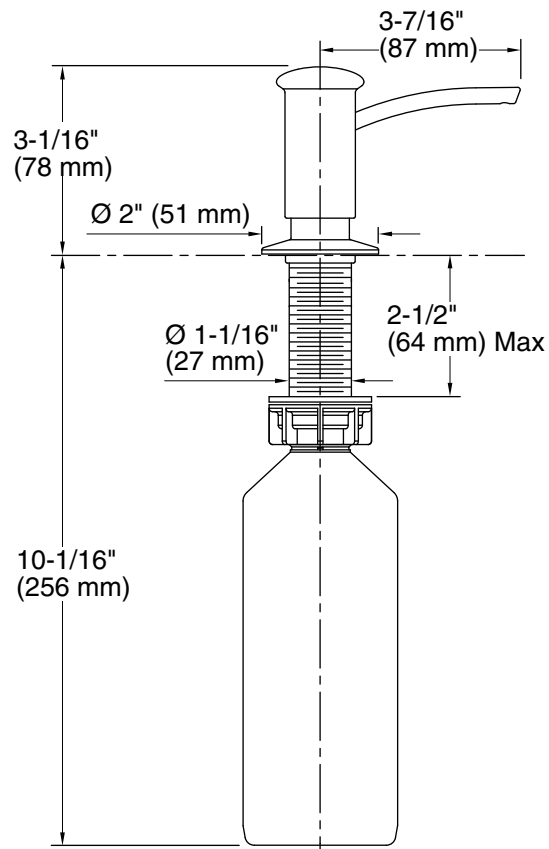

Technical Information

All product dimensions are nominal.

Material: Brass

Notes

Install this product according to the installation guide.