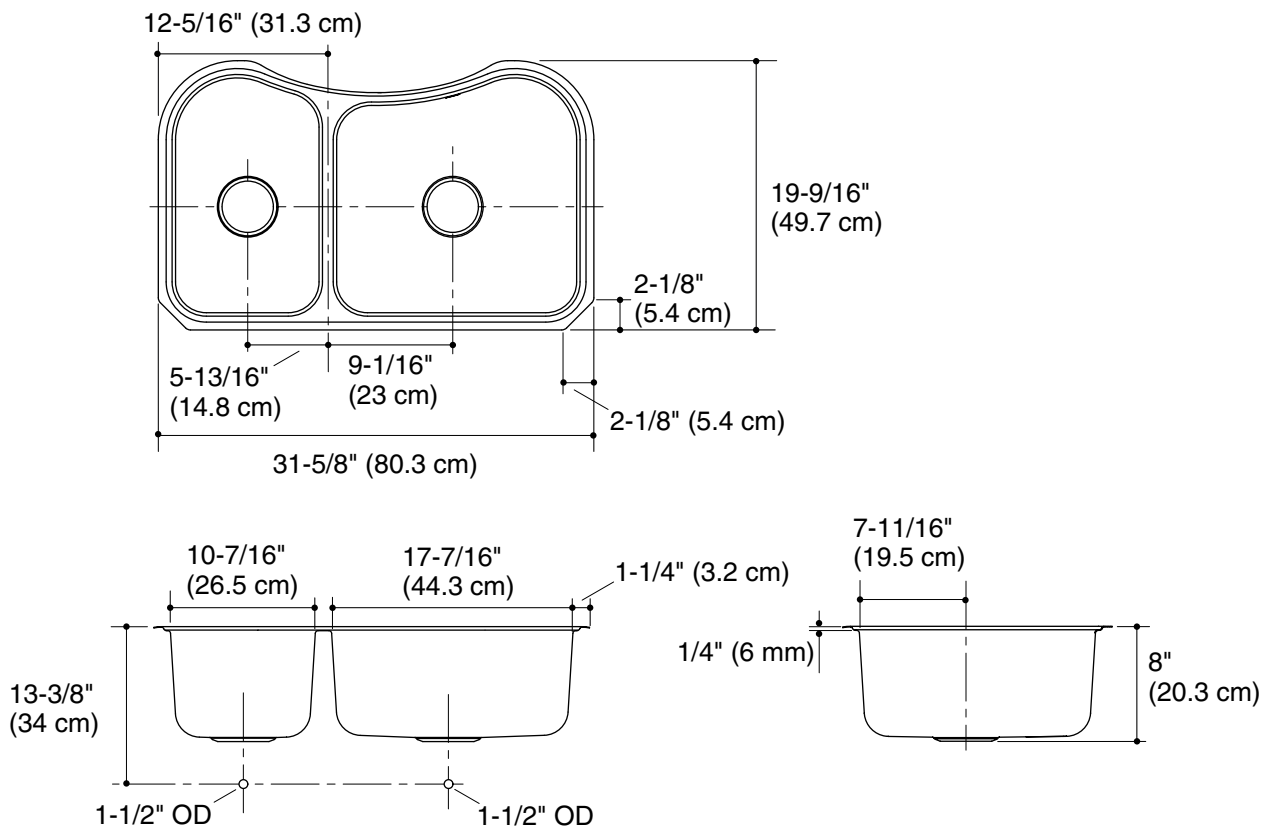

### Features

- 18-gauge stainless steel
- Undercounter
- Double (extra large/medium) compartment
- Includes installation hardware
- 8" (20.3 cm) deep basins
- 31-5/8" (80.3 cm) x 19-9/16" (49.7 cm)

### Product Specification

The undercounter kitchen sink shall be made of 18-gauge stainless steel. Sink shall be 31-5/8" (80.3 cm) in length and 19-9/16" (49.7 cm) in width and 8" (20.3 cm) in depth. Sink shall be double (extra large/medium) compartment. Sink shall include installation hardware. Sink shall be Kohler Model K-3891-NA.

## Technical Information

Fixture*:		
Basin area	left	10-7/16" (26.5 cm) x 17-1/16" (43.3 cm)
	right	17-7/16" (44.3 cm) x 17-1/16" (43.3 cm)
Water depth		8" (20.3 cm)
Drain holes		3-5/8" (9.2 cm) D.
* Approximate measurements for comparison only.		

## Installation Notes

Install this product according to the installation guide.

Allow a minimum of 2" (5.1 cm) clearance around the sink rim for clip attachment.