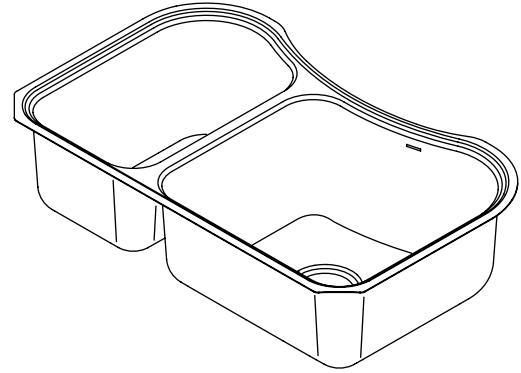

### Features

- 18-gauge stainless steel
- Undercounter
- Double (extra large/medium) compartment
- Includes installation hardware
- 8" (20.3 cm) deep basins
- 31-5/8" (80.3 cm) x 19-9/16" (49.7 cm)

### UNDERCOUNTER KITCHEN SINK K-3891

### Product Specification

The undercounter kitchen sink shall be made of 18-gauge stainless steel. Sink shall be 31-5/8" (80.3 cm) in length and 19-9/16" (49.7 cm) in width and 8" (20.3 cm) in depth. Sink shall be double (extra large/medium) compartment. Sink shall include installation hardware. Sink shall be Kohler Model K-3891-NA.

## Technical Information

Fixture*:		
Basin area	left	10-7/16" (26.5 cm) x 17-1/16" (43.3 cm)
	right	17-7/16" (44.3 cm) x 17-1/16" (43.3 cm)
Water depth		8" (20.3 cm)
Drain holes		3-5/8" (9.2 cm) D.
* Approximate measurements for comparison only.		