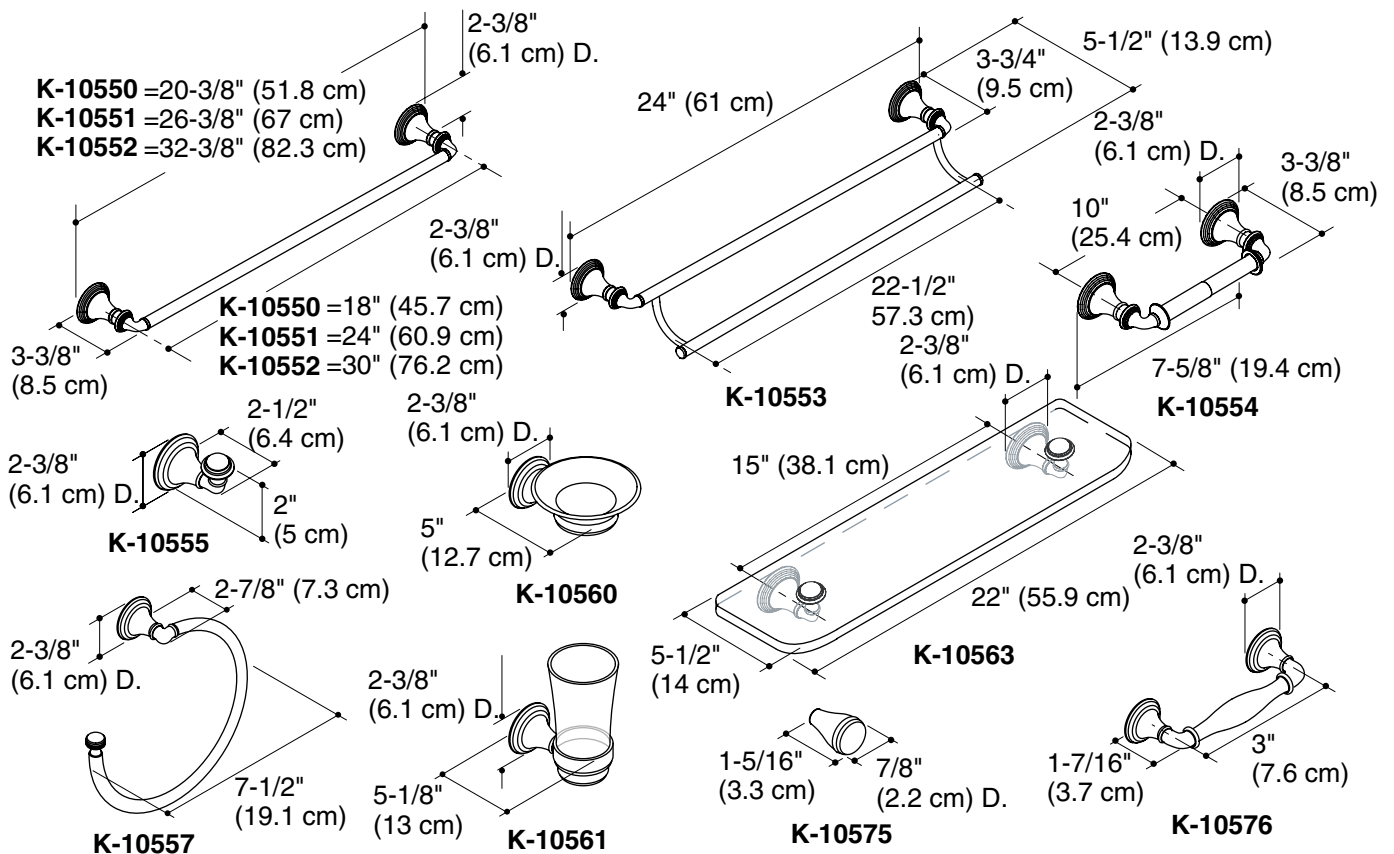

DEVONSHIRE®

Installation Notes

CAUTION: Risk of personal injury. Do not install these products in any area where they are likely to be used inadvertently as a grab bar or support bar. These products are not designed or intended for use as a grab bar or support bar.

Install this product according to the installation guide.

Product Diagram