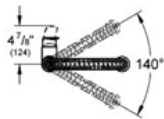

**Product Description:**  
Single-lever sink mixer, 1/2"

- Standard Specification:**
- GROHE StarLight® finish
  - GROHE SilkMove® ceramic cartridge
  - Single hole installation
  - Adjustable flow rate limiter
  - Professional spray
  - Spout with SpeedClean-flow control
  - Rocker-Diverter
  - Swivel area 140°
  - Quick installation system
  - Stainless Steel Braided Flexible Supplies
  - **Protected against backflow**
  - Max Flow Rate 1.75 gpm (6.6 L/min)