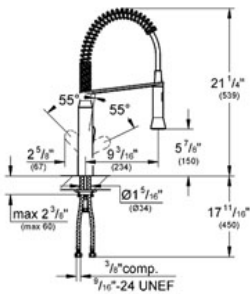

K7  
Single-lever sink mixer, 1/2"  
MODEL # 31380

Pure Freude an Wasser

GROHE America, Inc | 200 North Gary Avenue, Suite G, Roselle, IL 60172  
Phone: +1 (800) 444-7643 | Fax: +1 (800) 225-2778 | us-customerservice@grohe.com

**Product Description:**  
Single-lever sink mixer, 1/2"

- Standard Specification:**
- GROHE StarLight® finish
  - GROHE SilkMove® ceramic cartridge
  - Single hole installation
  - Adjustable flow rate limiter
  - Professional spray
  - Spout with SpeedClean-flow control
  - Rocker-Diverter
  - Swivel area 140°
  - Quick installation system
  - Stainless Steel Braided Flexible Supplies
  - **Protected against backflow**
  - Max Flow Rate 1.75 gpm (6.6 L/min)

- Color:**
- 31380 000 chrome
  - 31380 DC0 supersteel