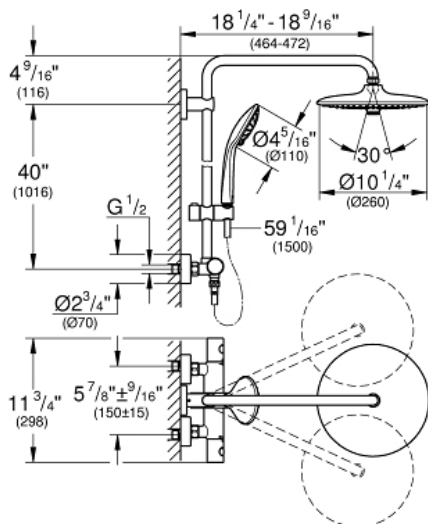

# EUPHORIA SYSTEM 260 Shower System with Thermostat for Wall Mount

MODEL # 26128001

Pure Freude  
an Wasser

**GROHE**

**Product Description:**  
**EUPHORIA SYSTEM 260**  
**Shower System with Thermostat for Wall Mount**

**Standard Specification:**

- Consisting of:
- 17 3/4" horizontal swivel shower arm
- Exposed thermostat with Aquadimmer that diverts between hand shower and showerhead
- Allows change between:
- Head shower Euphoria 260 (26 457)
- 3 adjustable sprays
- Rain, SmartRain, Jet
- With ball joint
- Rotation angle  $\pm 15^\circ$
- Euphoria hand shower (27 238 000)
- 2 Spray patterns:
- Rain, SmartRain
- Adjustable height bar with gliding element
- Rotaflex shower hose (59") (28 417)
- 2.5 gpm (9.5 l/min) flow limiter
- **GROHE TurboStat** Compact cartridge with wax thermoelement
- Exposed thermostatic temperature control with SafeStop at 100°F/38°C
- **GROHE DreamSpray** perfect spray pattern
- **GROHE StarLight** chrome finish
- **GROHE SprayDimmer** (flow rate reduction)
- **SpeedClean** anti-lime system
- Inner WaterGuide for a longer life
- Twistfree to prevent hose from twisting
- Minimum flow rate 1.8 gpm
- Min. recommended pressure: 15 psi

**Applicable Codes & Standards:**

- Energy Policy Act of 1992
- ASME A112.18.1/CSA B125.1

**Color:**

- 26128001 StarLight Chrome