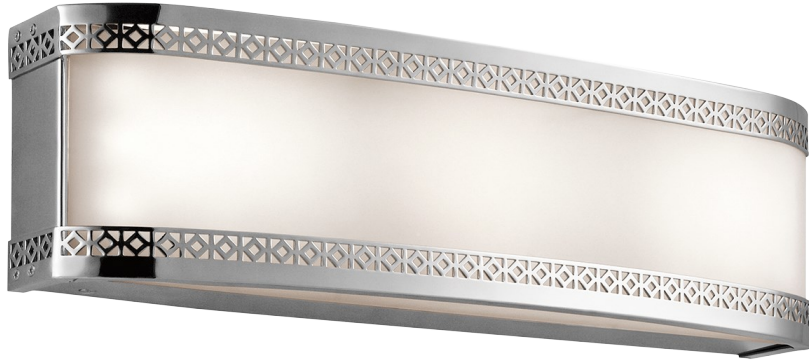

Contessa Collection
Contessa 18" LED Linear Bath Light in CH
 45852CHLED (Chrome)

Project Name: _____
 Location: _____
 Type: _____
 Qty: _____
 Comments: _____

Dimensions

| | |
|--------|--------|
| Height | 5.00" |
| Width | 18.00" |

Ordering Information

| | |
|------------|---------------------|
| Product ID | 45852CHLED |
| Finish | Chrome |
| Collection | Contessa Collection |

Dimensions

| | |
|------------------------------------|--------------|
| Extension | 3.75" |
| Height from center of Wall opening | 9.00" |
| Base Backplate | 17.50 X 7.75 |
| Weight | 11.00 LBS |

Photometrics

| | |
|-----------------------|-------|
| Kelvin Temperature | 3000K |
| Color Rendering Index | 90 |

Specifications

| | |
|-------------------|--------------------|
| Material | Steel |
| Glass Description | Satin Etched White |