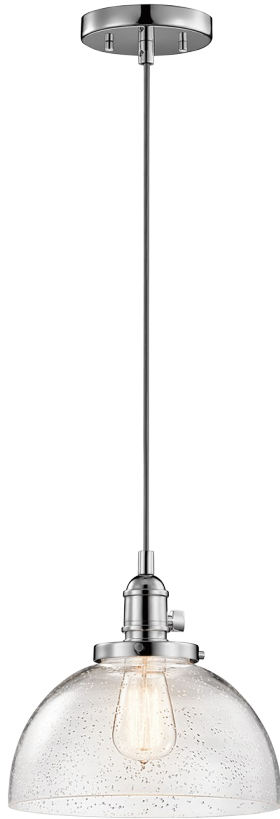

Avery Collection
1 Light Avery Mini Pendant - Chrome CH
 43853CH (Chrome)

Project Name: _____
 Location: _____
 Type: _____
 Qty: _____
 Comments: _____

Ordering Information

Product ID	43853CH
Finish	Chrome
Available Finishes	CH, NI, OZ
Collection	Avery Collection

Dimensions

Base Backplate	5.00 DIA
Weight	3.50 LBS

Specifications

Material	Glass
Glass Description	Clear Seeded

Electrical

Voltage	120V
---------	------

Qualifications

Safety Rated	Dry
Warranty	www.kichler.com/warranty

Primary Lamping

Light Source	Incandescent
Lamp Included	Not Included
Number of Lights/LEDs	1
Max or Nominal Watt	100W
Socket Wire	105
Socket Type	Medium
Lamp Type	A19

Dimensions

Height	9.25"
Overall Height	125.00"
Width	10.00"