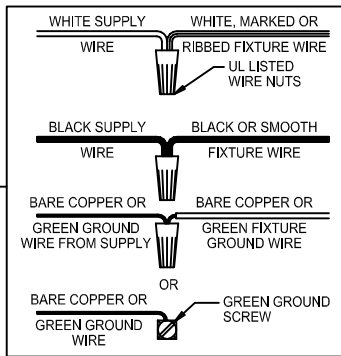

Assembly & Installation Instructions

CAUTION: Read instructions carefully and turn electricity off at main circuit breaker panel before beginning installation.

500020

WARNING - If any Special Control Devices are used with this Fixture, Follow the Instructions Carefully to assure full compliance with N.E.C. requirements. If there are any questions, contact a Qualified Electrical Contractor.

CANOPY MOUNTING & WIRE CONNECTION ASSEMBLY STEPS:

1. D,E → A
2. R → D
3. B,A → C
4. F → P,N,M
5. N → Q
6. M → N
7. L → M,K
8. F → L,K,H
9. F → G
10. H,J → D

Attach (N), (P) to achieve overall desired length.
 Una (N), (P) para lograr la longitud deseada.
 Joignez (N), (P) pour obtenir la longueur voulue.

FIXTURE ASSEMBLY STEPS:

1. V,T,U → W
2. S → W

B, C, G & S
 (NOT FURNISHED)
 (NO INCLUIDA)
 (NON FOURNIE)

Instructions d'Assemblage et Installation

MISE EN GARDE: Lire les instructions avec soin et couper le courant au disjoncteur central avant de commencer l'installation.