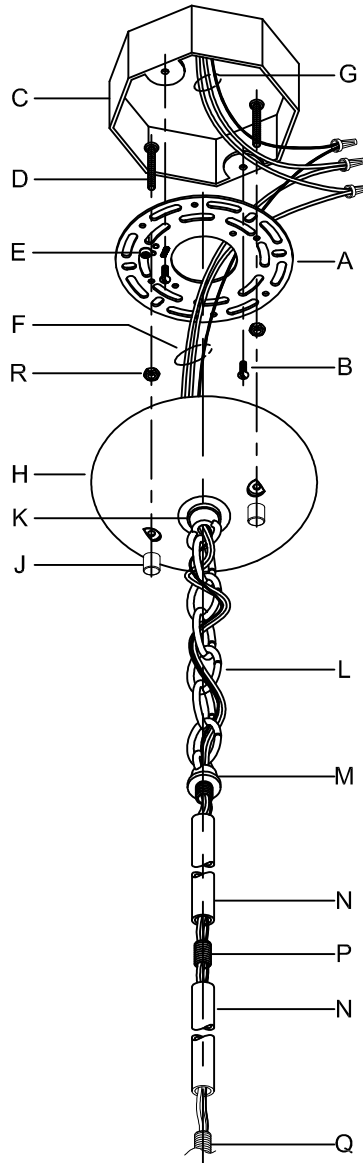

Assembly & Installation Instructions

CAUTION: Read instructions carefully and turn electricity off at main circuit breaker panel before beginning installation.

500020

WARNING - If any Special Control Devices are used with this Fixture, Follow the Instructions Carefully to assure full compliance with N.E.C. requirements. If there are any questions, contact a Qualified Electrical Contractor.

CANOPY MOUNTING & WIRE CONNECTION ASSEMBLY STEPS:

1. D,E → A
2. R → D
3. B,A → C
4. F → P,N,M
5. N → Q
6. M → N
7. L → M,K
8. F → L,K,H
9. F → G
10. H,J → D

Attach (N), (P) to achieve overall desired length.
 Una (N), (P) para lograr la longitud deseada.
 Joignez (N), (P) pour obtenir la longueur voulue.

FIXTURE ASSEMBLY STEPS:

1. V,T,U → W
2. S → W

B, C, G & S
 (NOT FURNISHED)
 (NO INCLUIDA)
 (NON FOURNIE)

Instructions d'Assemblage et Installation

MISE EN GARDE: Lire les instructions avec soin et couper le courant au disjoncteur central avant de commencer l'installation.