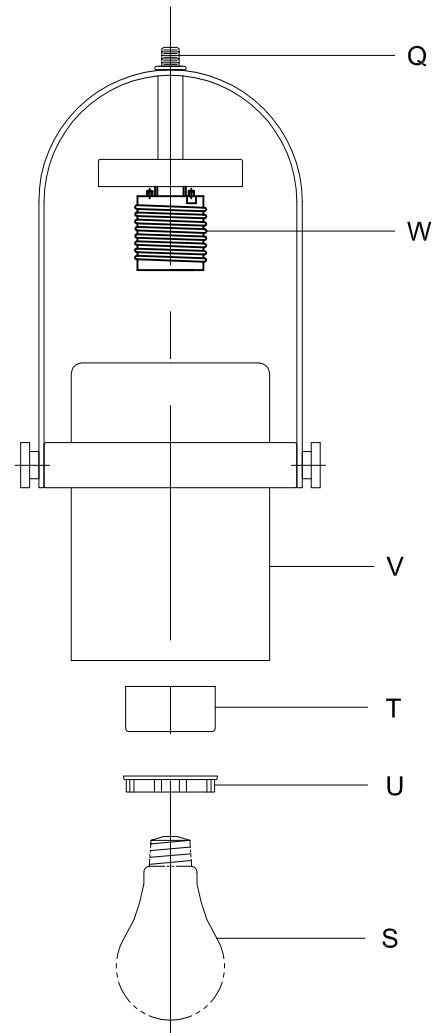

Assembly & Installation Instructions

CAUTION: Read instructions carefully and turn electricity off at main circuit breaker panel before beginning installation.

500020

WARNING - If any Special Control Devices are used with this Fixture, Follow the Instructions Carefully to assure full compliance with N.E.C. requirements. If there are any questions, contact a Qualified Electrical Contractor.

CANOPY MOUNTING & WIRE CONNECTION ASSEMBLY STEPS:

1. D,E → A
2. R → D
3. B,A → C
4. F → P,N,M
5. N → Q
6. M → N
7. L → M,K
8. F → L,K,H
9. F → G
10. H,J → D

Attach (N), (P) to achieve overall desired length.
 Una (N), (P) para lograr la longitud deseada.
 Joignez (N), (P) pour obtenir la longueur voulue.

FIXTURE ASSEMBLY STEPS:

1. V,T,U → W
2. S → W

B, C, G & S
 (NOT FURNISHED)
 (NO INCLUIDA)
 (NON FOURNIE)

Instructions d'Assemblage et Installation

MISE EN GARDE: Lire les instructions avec soin et couper le courant au disjoncteur central avant de commencer l'installation.