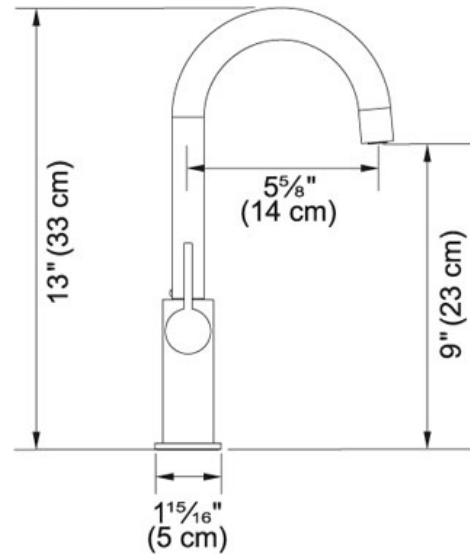

SPECIFICATION SHEET

PRODUCT FAMILY: **Faucets** FINISH: **Polished Chrome** SERIES: **AMBIENT** MODEL: **FFB3100**

Product Information

FUN#	115.0355.734
US Part Number	FFB3100
	Arc Spout
Flow Rate	1.75 gpm
Spray Type	Full Spray
Cartridge	Ceramic Cartridge
Faucet Operation	Single Lever
Countertop hole diameter	1 3/8"
Spout Swivel Range	360°