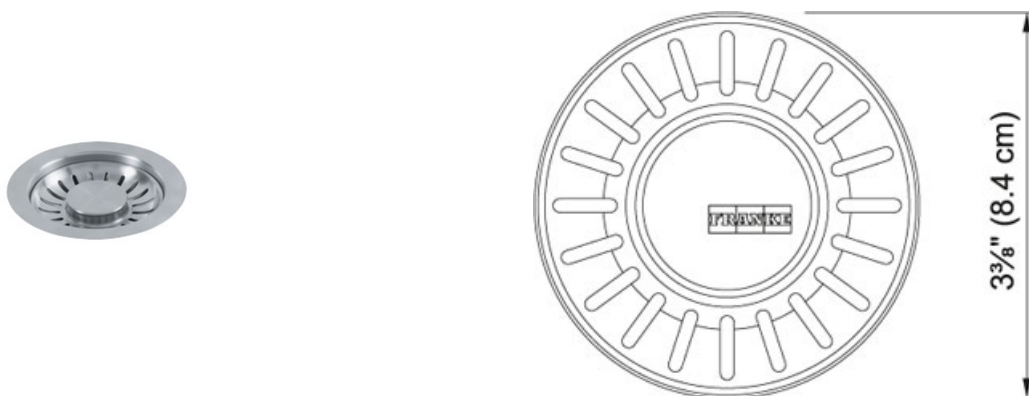

## Accessory Sinks | 112.0344.505

FAMILY : **Accessories** | SERIE : **Accessory Sinks** | MODEL : **Waste Basket Strainers Plug** | FINISH : **Satin Nickel**

---

### TECHNICAL DATA

---

Waste Outlet Diameter	3 1/2"
-----------------------	--------

---