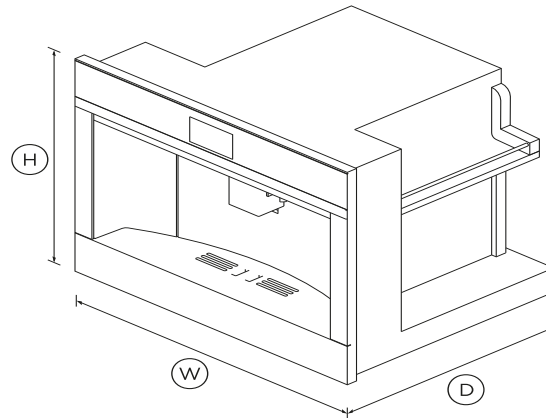

DIMENSIONS

Height	18 1/16 "
Width	23 1/2 "
Depth	18 15/16 "

FEATURES & BENEFITS

Sized to suit

This 24" Built-in Coffee Maker is perfect for the compact kitchen and can be placed virtually anywhere. Companion products share standard dimensions and can be installed in multiple configurations to suit your kitchen design and preference.

Power requirements

- Amperage **10A**
- Supply frequency **50Hz**
- Supply voltage **120V**

Product dimensions

- Depth **18 ¹⁵/₁₆ "**
- Height **18 ¹/₁₆ "**
- Width **23 ¹/₂ "**

- SKU **81925**

The product dimensions and specifications in this page apply to the specific product and model. Under our policy of continuous improvement, these dimensions and