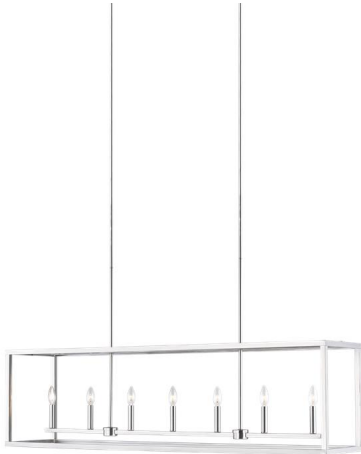

Life Illuminated | Since 1919

6634507EN-962: Long Seven Light Island Pendant

Dimensions:

Length: 54" **Overall Height:** 59 1/8"
Width: 12" **Wire:** 120" (color/Clear Silver)
Height: 15" **Mounting Proc.:** Cap Nuts
Weight: 19.2 lbs. **Connection:** Mounted To Box

Bulbs:

7 - LED Candelabra Torpedo 3.5w Max. 120v - included

Features:

- Clear bulb(s) recommended for this fixture
- ENERGY STAR® Qualified
- LED Bulbs are an efficient, versatile and durable light source that deliver exceptional performance.
- Meets Title 24 energy efficiency standards
- Title 24 compliant when used with included Joint Appendix (JA8) approved lamp.

Material List:

- 1 Body - Steel - Brushed Nickel
- 2 6" Stem - Steel - Brushed Nickel
- 6 12" Stem - Steel - Brushed Nickel

Safety Listing:

Safety Listed for Damp Locations

Instruction Sheets:

Trilingual (English, Spanish, and French) (990P6634506-MOF)

Collection: Moffet Street

UPC #:785652082306

Finish: Brushed Nickel (962)

Backplate / Canopy Details:

Type	Height / Length	Width	Depth	Diameter	Outlet Box Up	Outlet Box Down
Canopy	3/4	25 1/8	5 7/8			

Replacement Bulb Data: