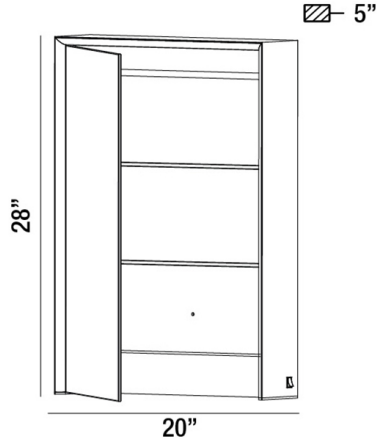

31484, SINGLE DOOR LED MIRROR CABINET

Product Details

Item No.	:	31484-015
Finish	:	Mirror
Width	:	20"
Height	:	28"
Max Extension	:	5"
Est. Weight	:	38.5 lbs
IP Rating	:	44
Approval	:	cETLus

BULB DETAILS

ITEM NO.	FINISH	SHADE
31484-015	Mirror	

SINGLE DOOR LED MIRROR CABINET

PROJECT INFORMATION

Job Name: Date: Type:

Comments: