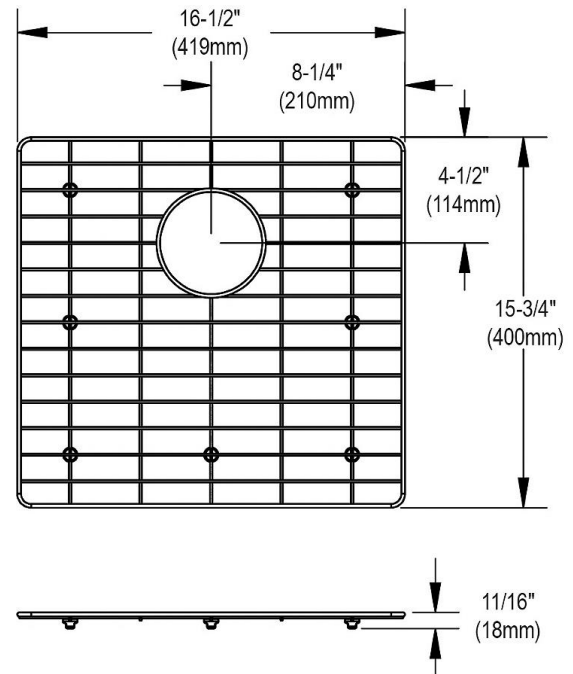

Material:	Stainless Steel
Finish:	Polished Stainless Steel
Dimensions:	16-1/2" x 15-3/4" x 11/16"
Fits Bowl Size(s):	Fits Crosstown bowl size: 17-1/2" x 16-3/4"

Special Note: Available exclusively at Ferguson and Build.com.

AMERICAN PRIDE. A LIFETIME TRADITION.
Like your family, the Elkay family has values and traditions that endure. For almost a century, Elkay has been a family-owned and operated company, providing thousands of jobs that support our families and communities.

- [Clean and Care Manual (PDF)](#)
- [Clean and Care Manual (PDF)](#)
- [Installation Instructions (PDF)](#)
- [Warranty (PDF)](#)