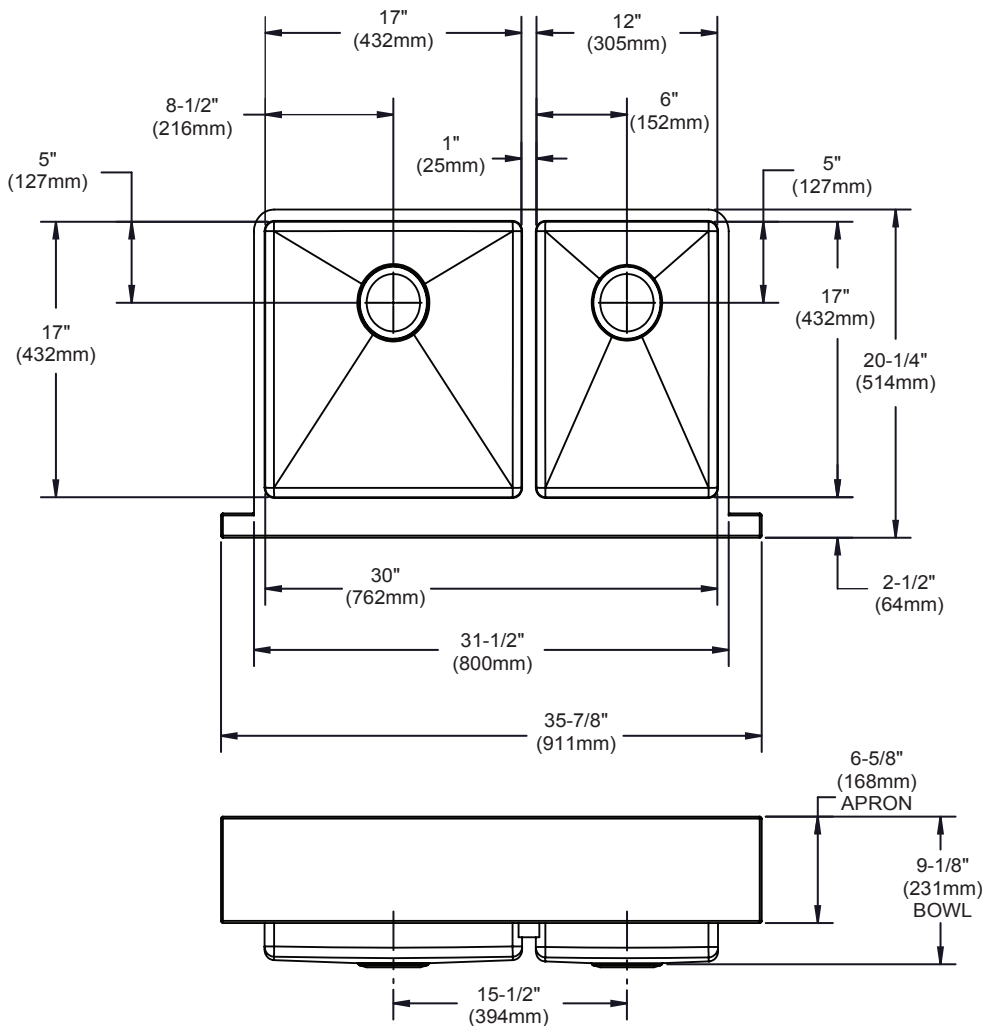

SINK DIMENSIONS*

Model Number	Overall		Inside Left Bowl			Inside Right Bowl			Cutout in Countertop	Minimum Cabinet Size
	L	W	L	W	D	L	W	D		
ECTRUF32179R	35 7/8" (911mm)	20 1/4" (514mm)	17" (432mm)	17" (432mm)	9 1/8" (231mm)	17" (432mm)	12" (305mm)	9 1/8" (231mm)	See Template**	36" (914mm)

*Length is left to right. Width is front to back.

**Template is packed with every sink.

In keeping with our policy of continuing product improvement, Elkay reserves the right to change product specifications without notice. Please visit elkayusa.com for most current version of Elkay product specification sheets.

This specification describes an Elkay product with design, quality and functional benefits to the user. When making a comparison of other producers' offerings, be certain these features are not overlooked.