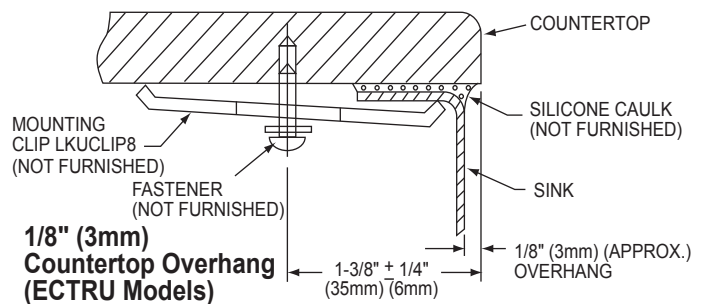

### DESIGN FEATURES

Bowl Depth: 9" (229mm).

Apron Height: 6-5/8" (168mm).

Coved Corners: Approximately 5/8" (15mm).

Finish: Exposed surfaces have a Polished Satin Finish.

Underside: Fully protected by heavy duty Sound Guard® undercoating designed to reduce condensation and dampen sound.

### Installation Profile of ECTRU Models

The template provided with each ECTRU sink provides the only type of installation recommended by Elkay

SEE OTHER SIDE FOR PRODUCT DIMENSIONS.

In keeping with our policy of continuing product improvement, Elkay reserves the right to change product specifications without notice. Please visit [elkayusa.com](http://elkayusa.com) for most current version of Elkay product specification sheets.