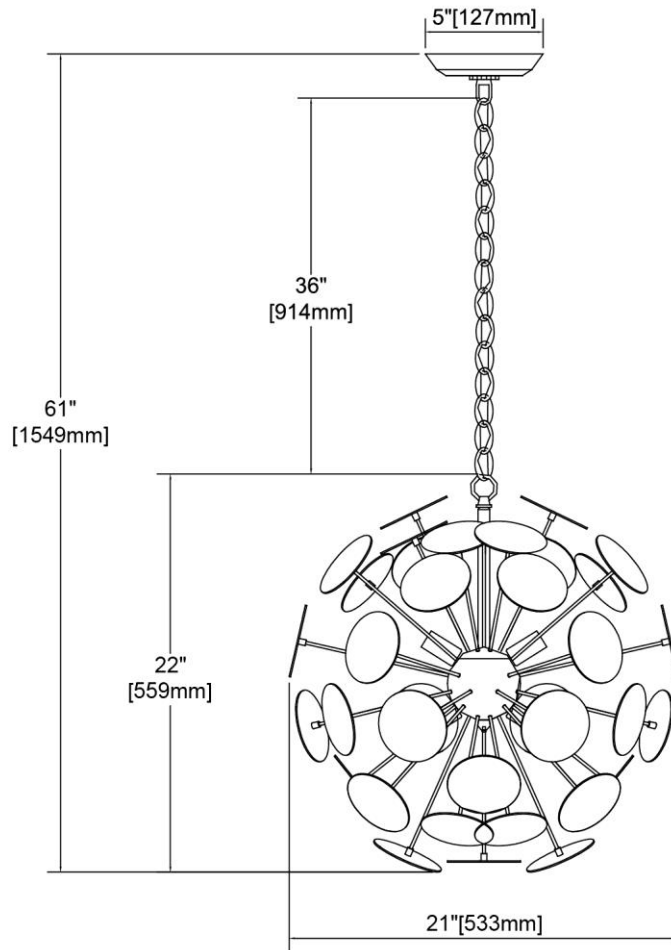


	ITEM #:	18285/6
	UPC	748119135922
	Description	Modish 6-Light Pendant in Matte White with White Discs
	Finish	Matte White, Silver Leaf
	Materials	Steel
	Brand	ELK Lighting
	Collection	Modish
	Category	Indoor Lighting
	Type	Pendant

ITEM DIMENSIONS				RATINGS & SPECIFICATIONS				
Width	21 inches			Safety Rating	UL		Certification	Dry locations
Depth	21 inches			ADA Compliant	N/A		Voltage	120
Height	22 inches			BULBS / SOCKETS				
Weight	14 pounds			Quantity	6		Wattage	60 watts
ADDITIONAL DIMENSIONS				Included	No		Type	Torpedo (E12 Candelabra Base)
Backplate / Canopy	5 diameter			Other	N/A			
HCWO	N/A			CHAIN / CORD INFORMATION				
Min. Extension	N/A			Chain	36 inches		Cord	72 inches - Clear
Max. Extension	N/A			SHADE / GLASS DETAILS				
OVERALL HEIGHT				Shade/Glass Description	White discs			
Min.	25 inches		Max.	61 inches				
EXTENSION ROD(S)				Width	N/A		Height	N/A
N/A				Width at Top	N/A		Width at Bottom	N/A