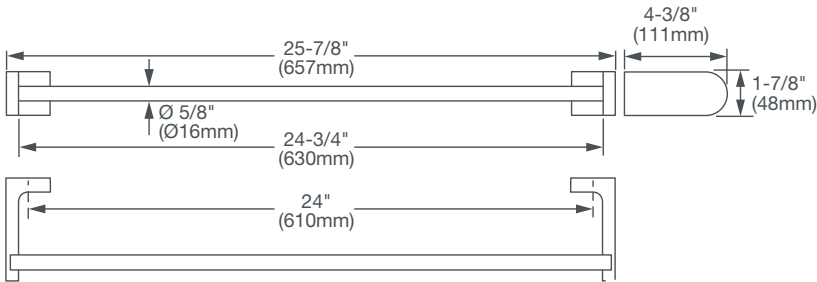

LYNDON™ TOWEL BAR

- Concealed mounting
- Includes assembly hardware

AVAILABLE FINISHES
Polished Chrome
Brushed Nickel

FINISH CODE
100
144

DESCRIPTION
Towel Bar

PRODUCT NUMBER
D35109240.XXX

IMPORTANT: These measurements are subject to change or cancellation. No responsibility is assumed for use of superseded or voided pages.